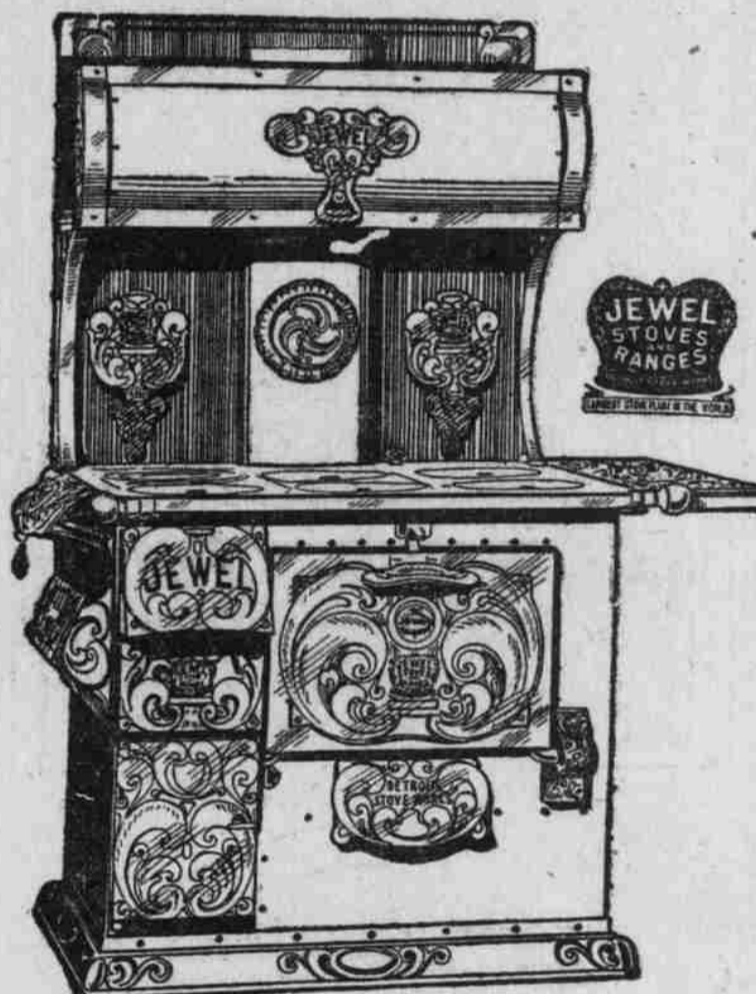

**THE STORE THAT SAVES YOU MONEY**

**COME IN AND SEE OUR BIG LINE OF STOVES AND RANGES**

**\$5.00 Down, \$1.00 a Week**

**Superior Construction**

**BODY**—Made from heavy grade blue planished steel, double and interlined with asbestos where exposed to the direct action of the fire.  
**CASTINGS**—Made from Kemi-Test metal, the smoothest, toughest and longest lasting iron ever placed in stoves.  
**RIVETING**—All rivets are driven cold by hand.  
**FIRE-BOX**—Extra large and lined with sectional, easily removed, heavy heat-resisting linings.  
**GRATE**—Our famous JEWEL duplex, made without track or frames to warp and crack; can be quickly removed without disturbing the fire-box linings. When reversed forms a perfect wood fire bottom.  
**POUCH FEED AND GRATE DOOR**—The entire left end of the range in front of the fire-box is cast-iron. The pouch-feed doorlifts for feeding coal, and the grate door, when dropped, exposes entire front of grate for cleaning the fire.  
**OVENS**—Made square, full size, with Dean's patented non-buckling oven bottom. Top protected by special cast plate. Oven thermometer furnished.  
**TOP PLATE**—Cast in sections to insure against warping or cracking. Six cooking holes provided. Covers and centers of trussed design.  
**ASH-PIT**—Extra large and equipped with heavy steel bailed ash-pan.  
**STYLES AND SIZES**—Made in six styles and six sizes, with 14, 16, 18 and 20-inch ovens.