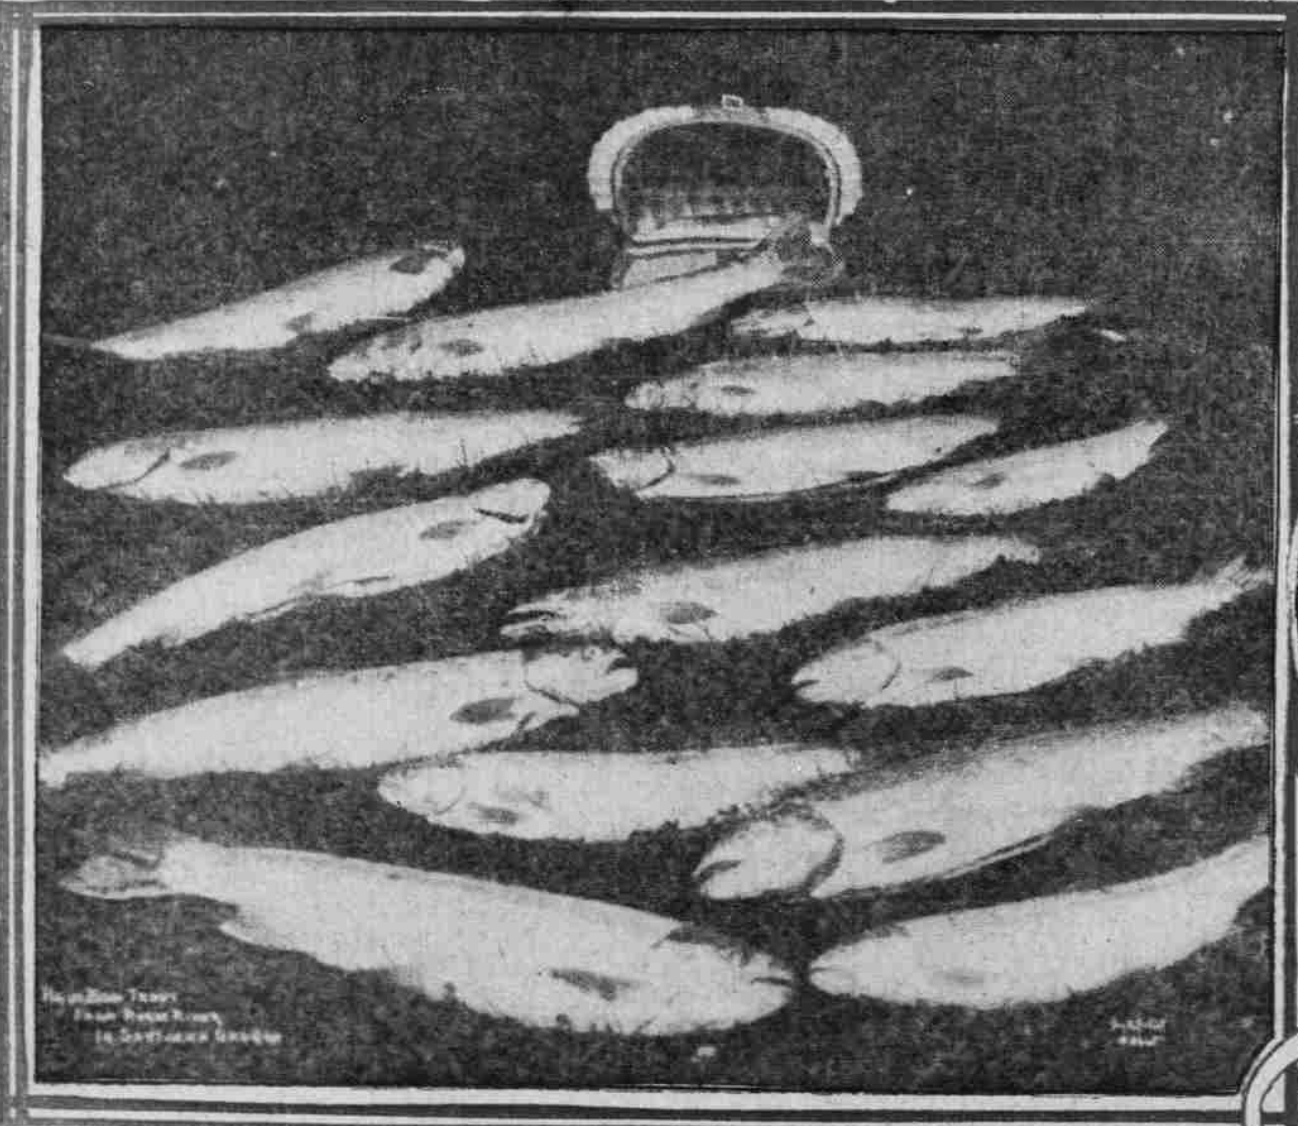

RESULT OF A DAYS CATCH IN ROGUE RIVER. — PHOTO BY HULL

RESULTS OF A HUNTING AND FISHING TRIP IN SOUTHERN OREGON

RAINBOW TROUT FROM ROGUE RIVER SOUTHERN OREGON.— PHOTO BY HULL

ROGUE RIVER TROUT THE LARGEST 15 27 IN. LONG.— PHOTO BY HULL