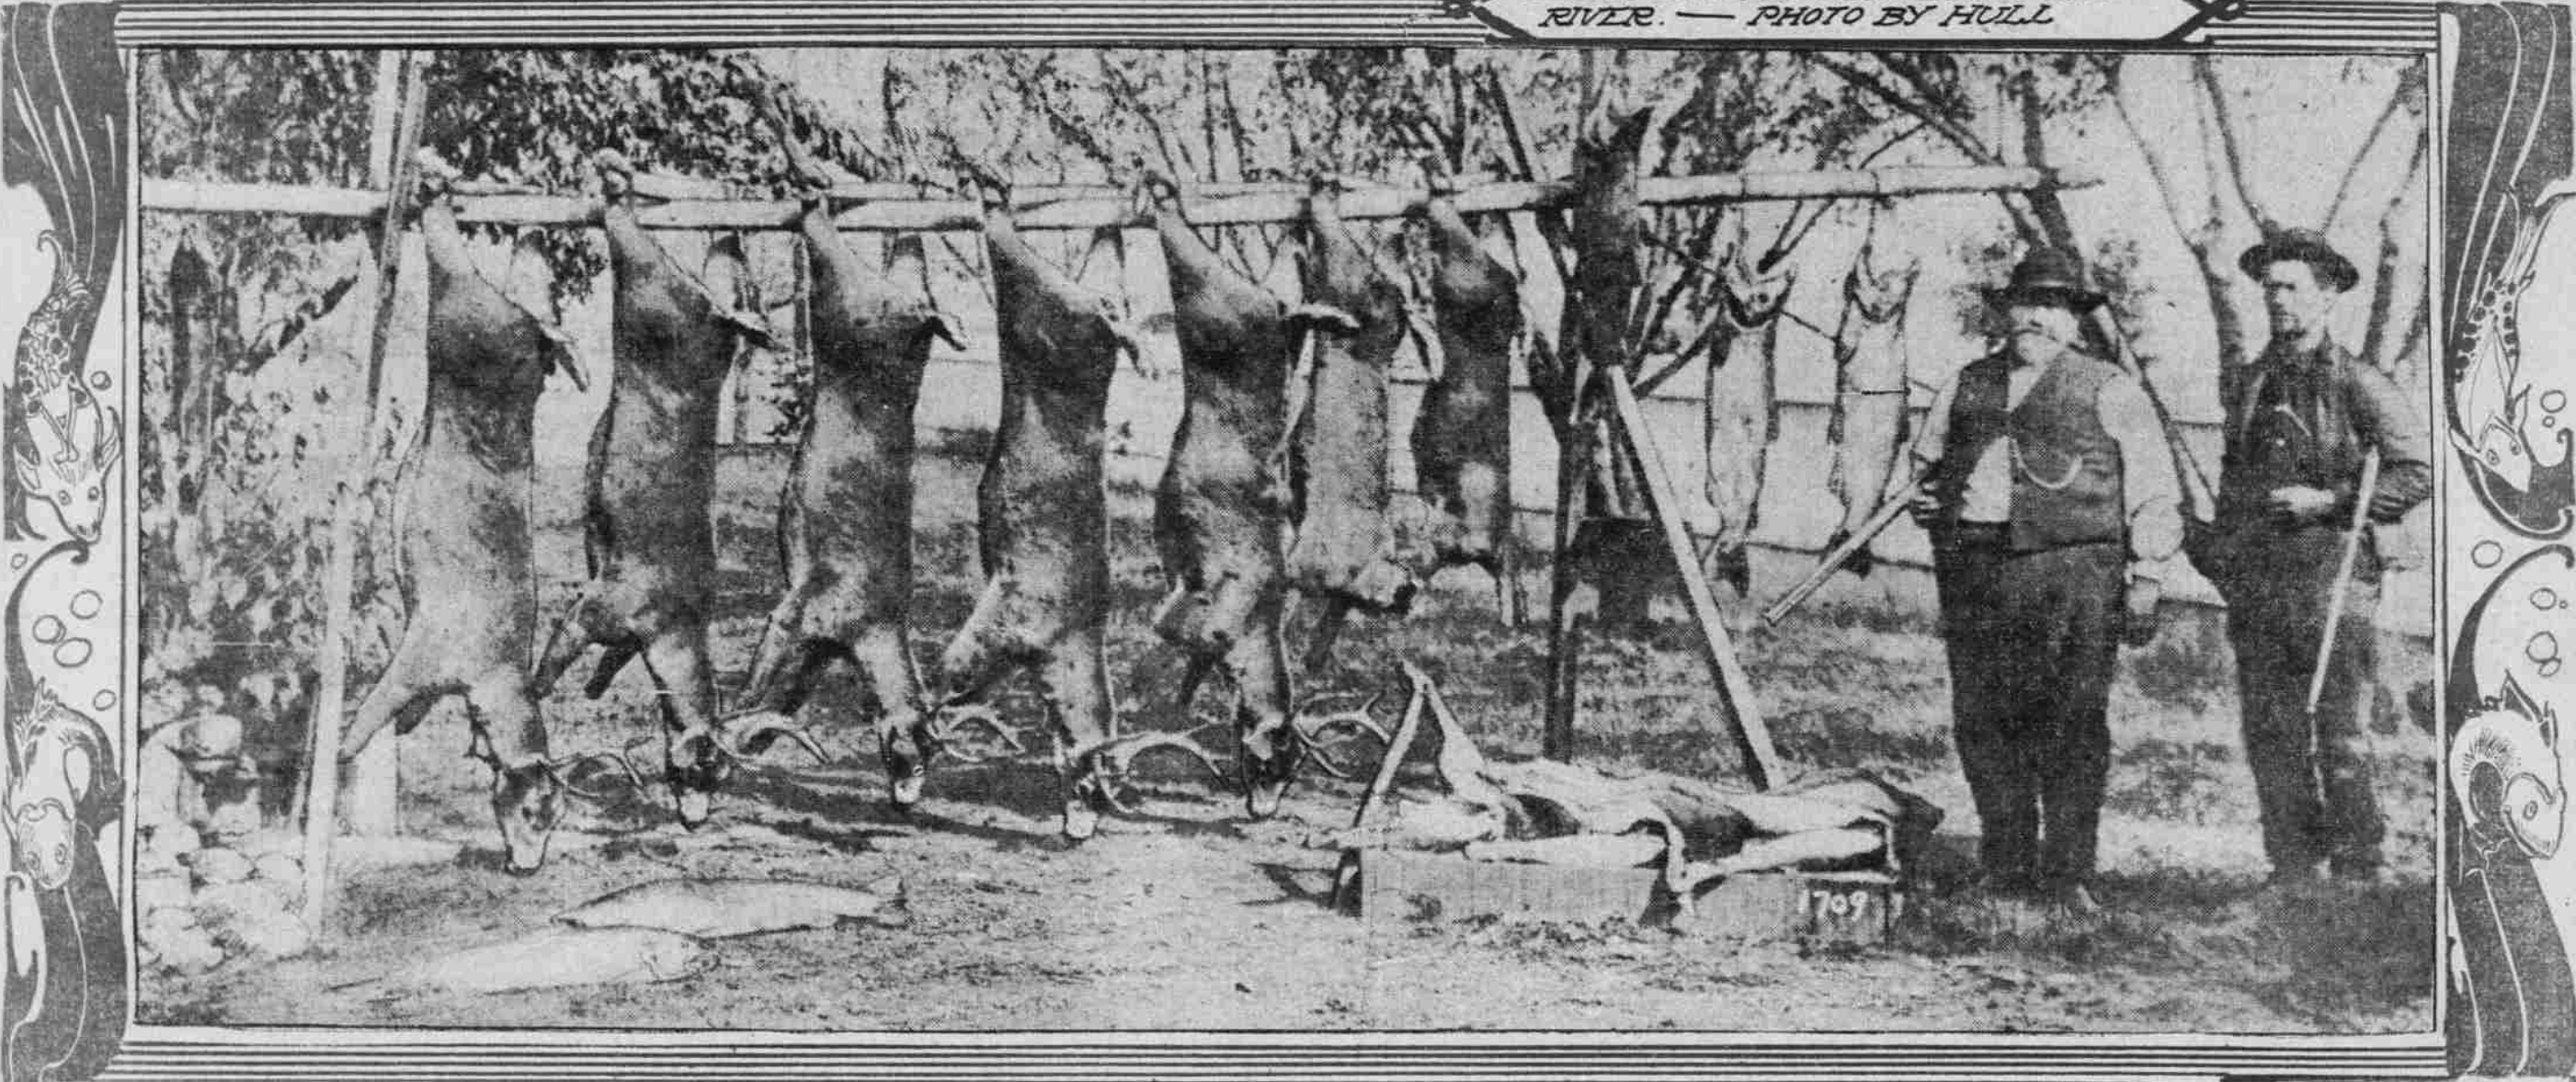

RESULT OF A DAYS CATCH IN ROGUE RIVER. — PHOTO BY HULL

RESULTS OF A HUNTING AND FISHING TRIP IN SOUTHERN OREGON

RAINBOW TROUT FROM ROGUE RIVER SOUTHERN OREGON.— PHOTO BY HULL

ROGUE RIVER TROUT THE LARGEST 15 27 IN. LONG.— PHOTO BY HULL