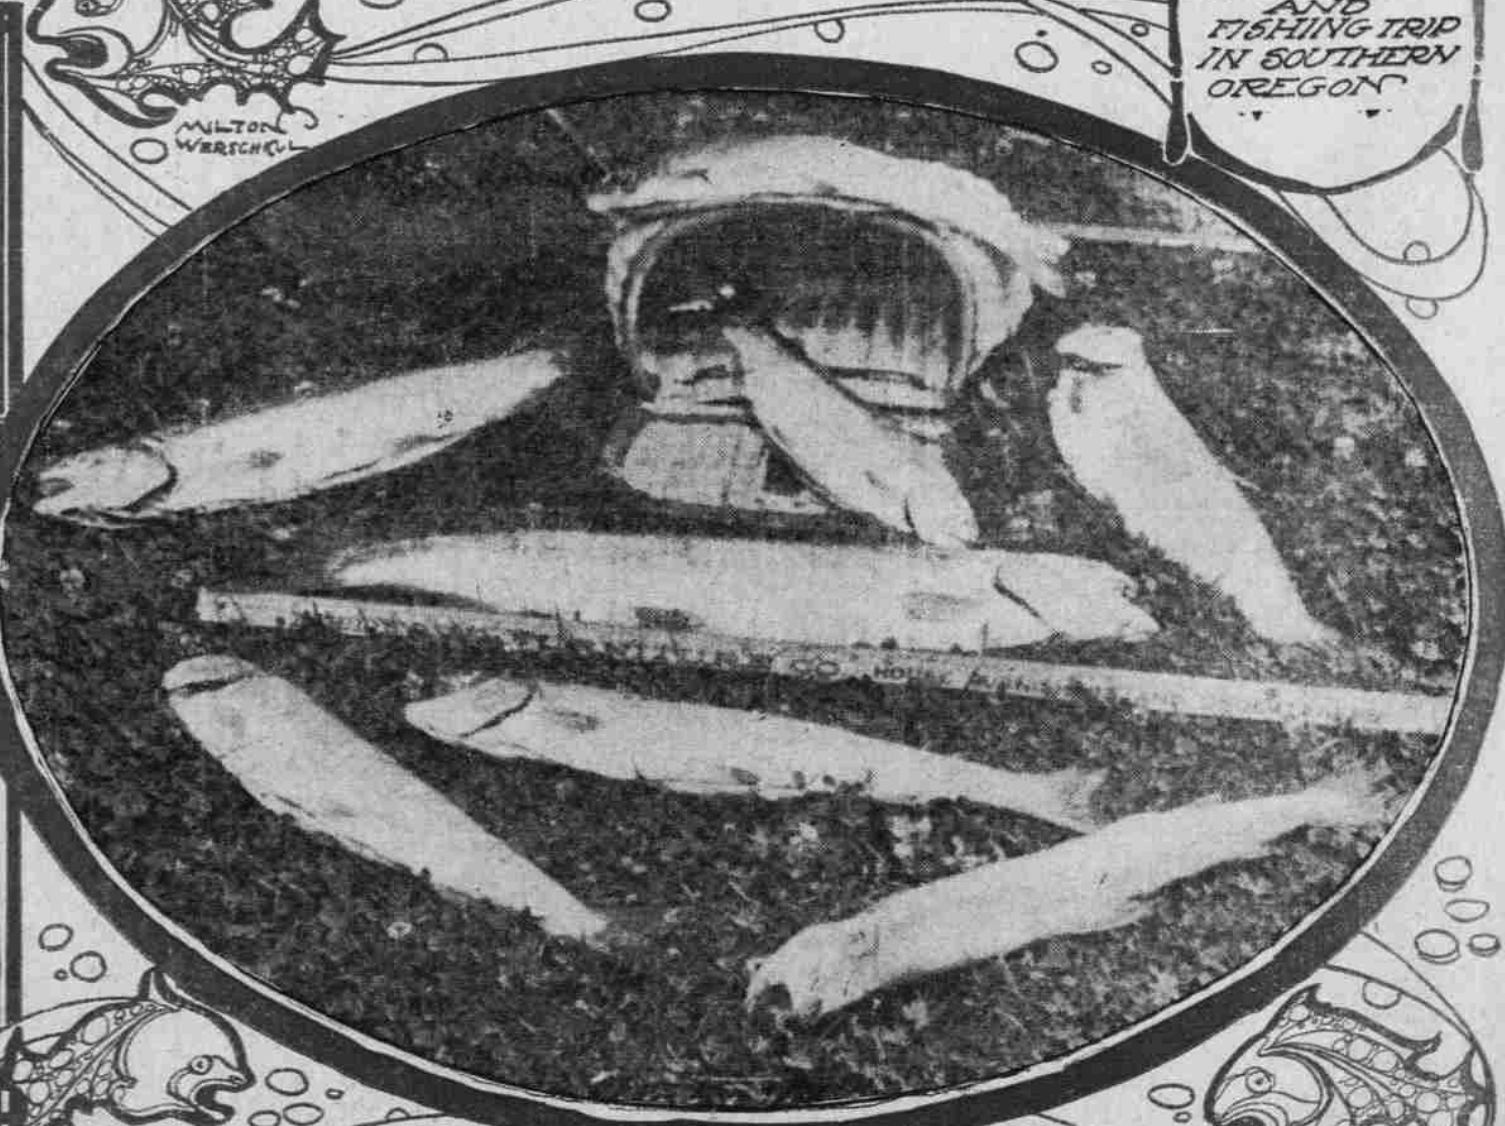

RESULT OF A DAYS CATCH IN ROGUE RIVER. — PHOTO BY HULL

RESULTS OF A HUNTING AND FISHING TRIP IN SOUTHERN OREGON

RAINBOW TROUT FROM ROGUE RIVER SOUTHERN OREGON.— PHOTO BY HULL

ROGUE RIVER TROUT THE LARGEST 15 27 IN. LONG.— PHOTO BY HULL