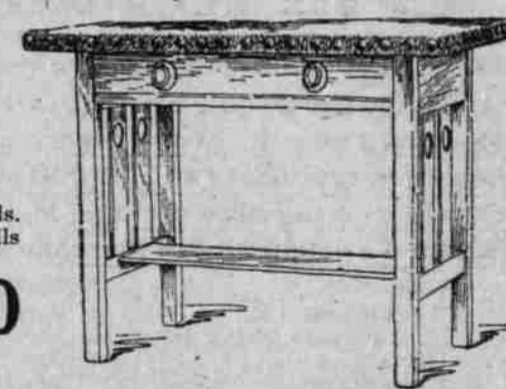

VALUABLE
PRIZES
GIVEN
AWAY
AT
9:30

SEE
MUSICAL
PROGRAMME
IN DAILY
PAPERS
7 TO 10
O'CLOCK

Grand Annual Opening

Wednesday Evening, May 29th

A housewarming to celebrate the completion of our mammoth new Furniture Emporium. We have gathered here an unrivaled assortment of furniture for the Spring and Summer trade. Every piece has been selected with care and judgment, to secure the highest artistic excellence and best construction. To choose from this great selection is to have the advantage of selecting from a stock comprising the very best obtainable, and to have those exclusive articles for which this house is noted. We hope to entertain you agreeably and at the same time interest you in one of the largest and finest stocks of furniture ever displayed in Portland. It will present a furniture show worth viewing. **BRING YOUR FRIENDS WITH YOU.** Do not stand on ceremony—all are welcome.

7 to 10 O'CLOCK **DeCaprio's Orchestra Will Furnish Music** 7 to 10 O'CLOCK

Massive Craftsman Set $125

No. 801. This massive three-piece set (rocker not shown) is made of solid oak and hand-made throughout. The finish is weathered. Cushions are of real Spanish leather. Regular price is $170, but Monday, Tuesday and Wednesday—3-day special, the price will be only. **$125**

We have a fine line of Craftsman furniture. The above is a sample of the great values we are offering. See it on the third floor.

Brass Beds

No. 8793. This is a massive specimen from our great line of Brass Beds. The continuous posts are more than two inches diameter, large fills and spindles; hushs are three and four inches diameter; finish is a combination of satin and polot—satin largely predominating. A bed that sells regularly for $75; special price only..... **$58.00**

See it on the second floor.

Table Special