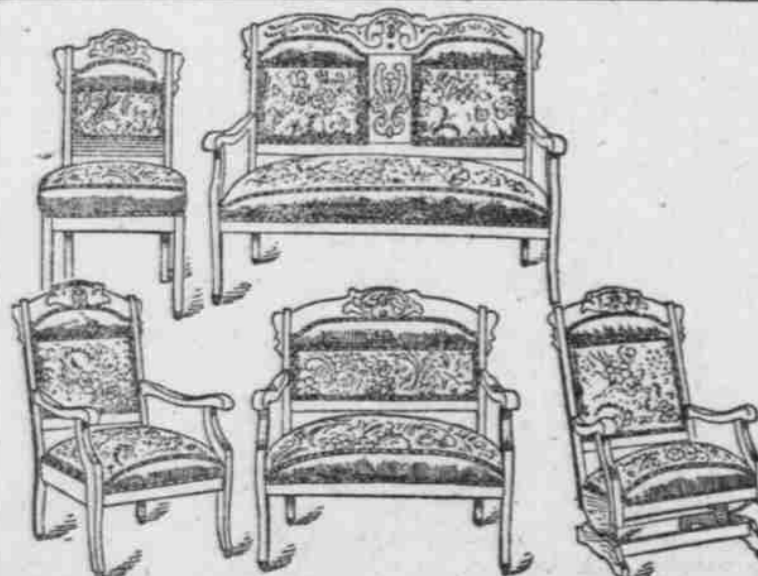

This five-piece Parlor Suit, oak frames, upholstered in tapestry and silk plush bands, this week $25.00

WE ARE AGENTS FOR THE St. Clair Stoves and Ranges

ALL ARE GUARANTEED FOR 10 YEARS

The above cut correctly represents the St. Clair Steel Range. Prices commence at $27.50 and go as high as $50, according to size. We can give you a St. Clair Florence Range, 6 holes, all complete, for

$27.50

Guaranteed for 10 years.

Handsome family cookstove, with all modern improvements—No. 8, $15; No. 8, plain, with legs instead of fancy base, $11; No. 7 Cookstove,

$7.50

Remarkable Sale of Fine Carpets

Here's that great carpet sale that is attracting the attention of Portland's prudent housekeepers—the values have never been equalled.

Body Brussels Carpets

Imperial Axminster Carpets

Wilton Velvet Carpet

Brussels Carpetings

Smith's Tapestry Brussels

Ingrain Carpets

Mattings