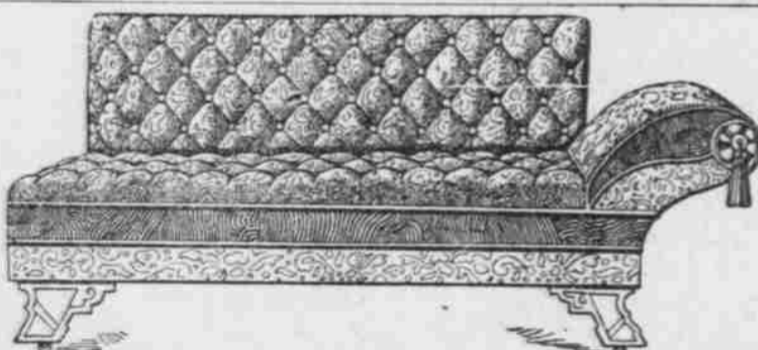

Couch, upholstered in Russian damask, $3.00

Sofa Bed, back drops, pillow turns over, upholstered in velours at $15.00, in tapestry at $9.00, in damask at... $7.50