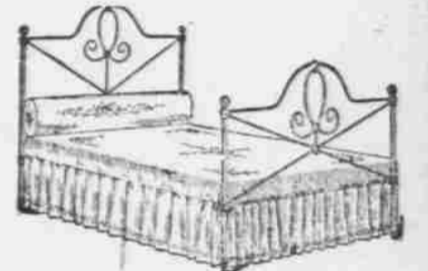

Handsome High-Top Enamel Bed, pink, blue, apple, lavender or white; solid brass knobs; solid and rigid bed; special price $3.75 this week