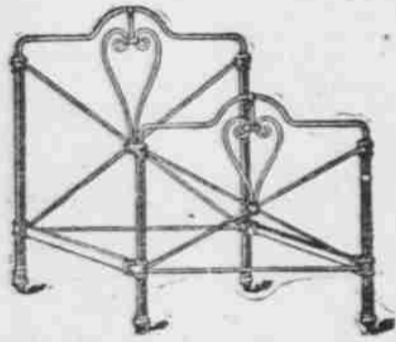

Iron Bed, white, blue or green enamel, 4 ft. 6 in. wide, 6 ft. 2 in. long... $2.75