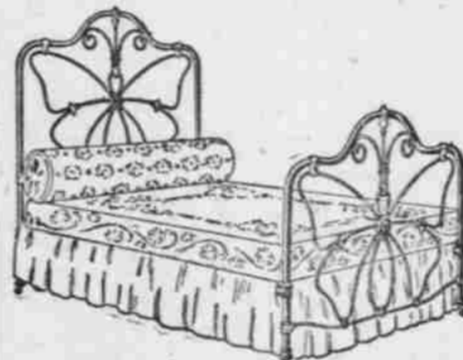

Metallic Bed, in cream, blue, green, white, with brass trimmings... $15.00