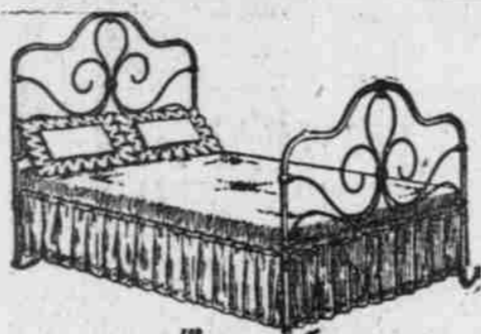

Iron Bed, white enamel, new design..... $4.95