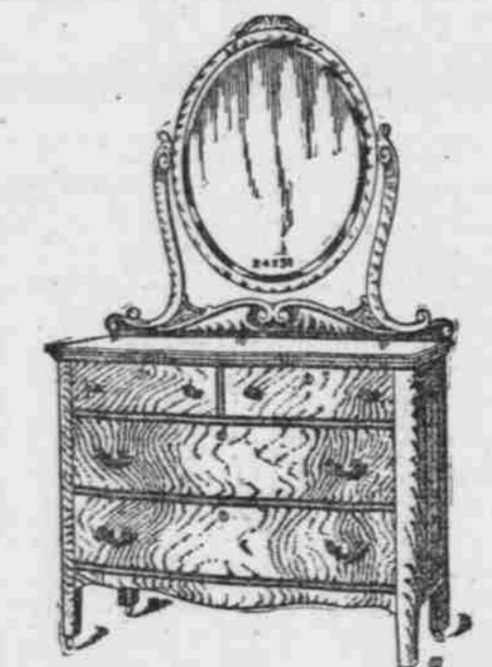

French Dresser, in golden oak, polished, swell front, French glass..... $12.50