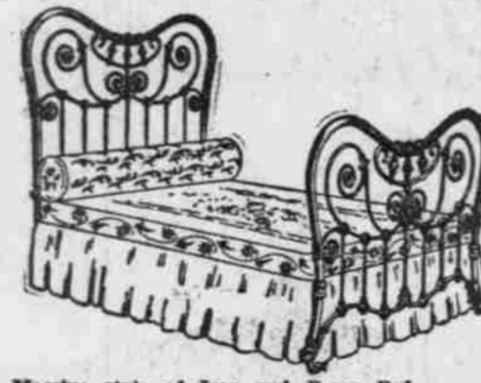

Very desirable Iron Enameled Bed, trimmed with brass, all the new colors.. $16.50