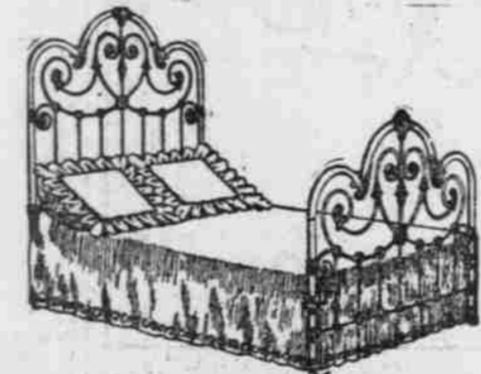

Very desirable Iron Enameled Bed, trimmed with brass, all the new colors.. $16.50