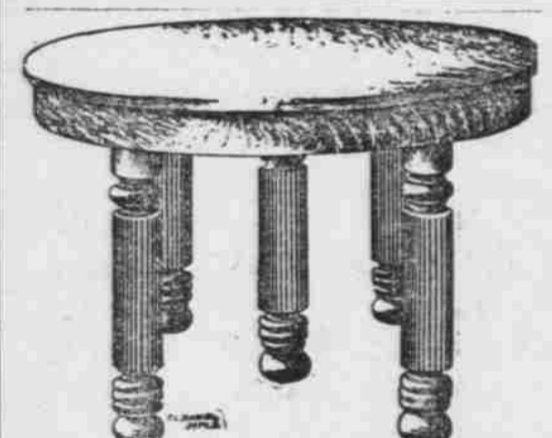

Buffet quarter sawed oak, a model of beautiful workmanship; Grand Rapids make..... $27.50