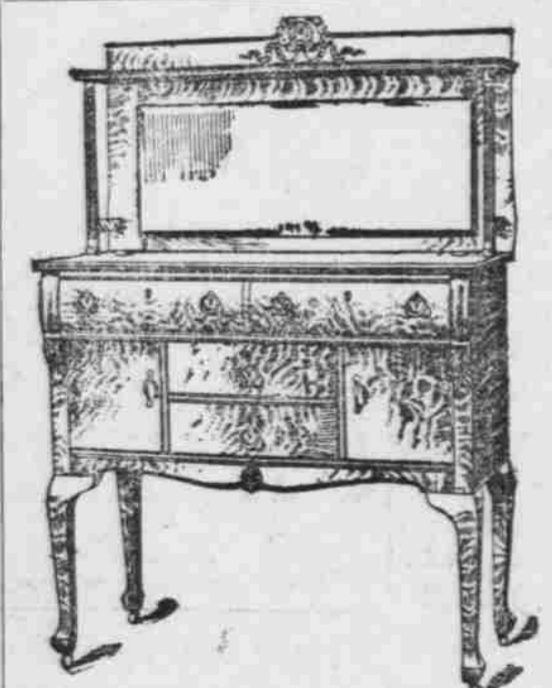

Buffet, quarter sawed oak, polished, Grand Rapids make, $31.50; others as low as..... $18