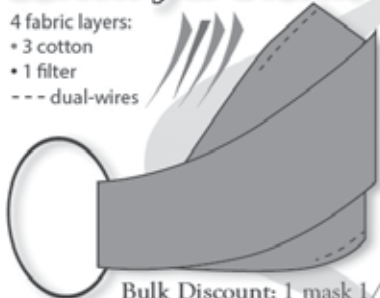

Lovecrafts Mask

4 fabric layers:
• 3 cotton
• 1 filter
--- dual-wires

- \$10 to \$12 Adjusts to fit most adults and teens.
- Water-resistant, UV-protective outer layers.
- Washable, breathable cotton; plus unwoven filter.
- Pliable wires seal top and bottom tightly.
- Stylish, single pleat; folds neatly when not in use.
- Replaceable loose-sleeved 1/8-inch elastic.
- Filter-insert pocket: filters microbes/pollution.
- Many colors/patterns (contact by email for details).
- Also available in kids size (age 4-12).
- Added heat pressed image/logo (inquire for details).
- For individuals or businesses.

Bulk Discount: 1 mask 1/2 price per 2 purchased or 1 mask free per 4 purchased.

Link Strap \$4
(1 free every 2 masks)

or Reflective Link-Strap \$6
(1 at \$2 every 2 masks)

Adjustable Link Strap:

- All-day comfortable mask wear.
- Buttonholes allow wide range of fit
- Convert mask into sleeping mask for eyes.
- Heavy cotton webbing, soft and breathable.