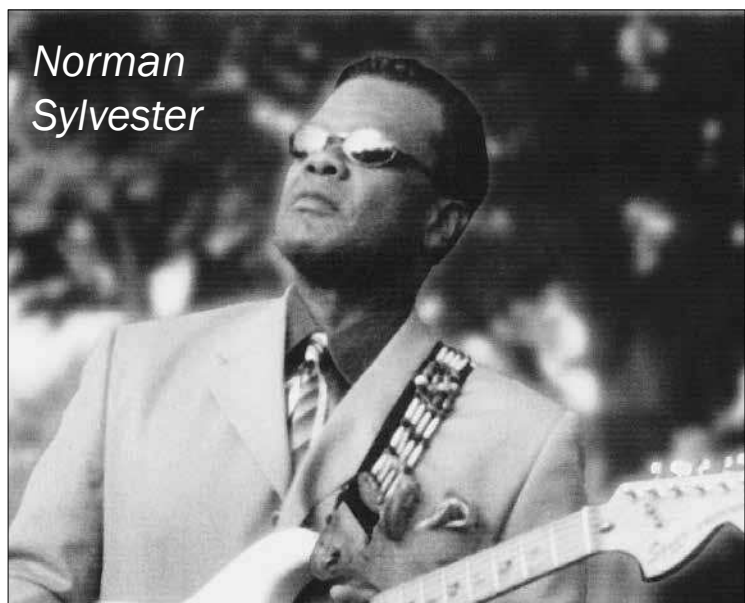

Arts & ENTERTAINMENT

Norman Sylvester

Jazzy Halloween at Jimmy Mak's

Portland's beloved jazz ensemble, the Norman Sylvester Band, and special guests Lenanne Sylvester-Miller and Sarah Billings, will host a Halloween concert and costume party this Saturday.

"Vintage stars and famous icons" is the theme for the Halloween night fun at Jimmy Mak's Lounge, 221, N.W. 10th Ave., but all costumes are welcome and encouraged. You'll have the chance

to have your costume featured on the Facebook event page the next day if you come with something memorable.

The Phantom of the Opera

The Columbus River Theatre Organ Society and northeast Portland's Hollywood Theatre are bringing back the 1925 silent picture horror classic, "The Phantom of the Opera" this Halloween.

Causing murder and mayhem in an attempt to make the woman he loves a star, a deformed man

becomes the "Phantom of the Opera." This original motion picture, based on the 1910 novel, stars Lon Chaney and is hailed as one of cinema's horror classics.