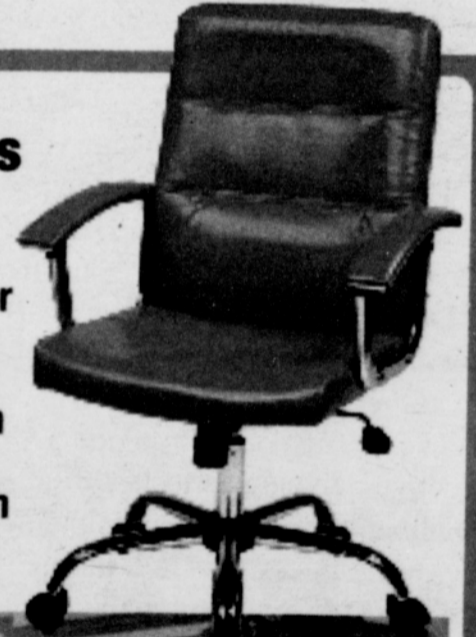

Calling ALL SCHOOLS! ONLY No-Fault Walt Creates A Deal Like This! Weeks in the making, 15 truckloads of Brand Name, New, In The Box, SCHOOL FURNITURE!