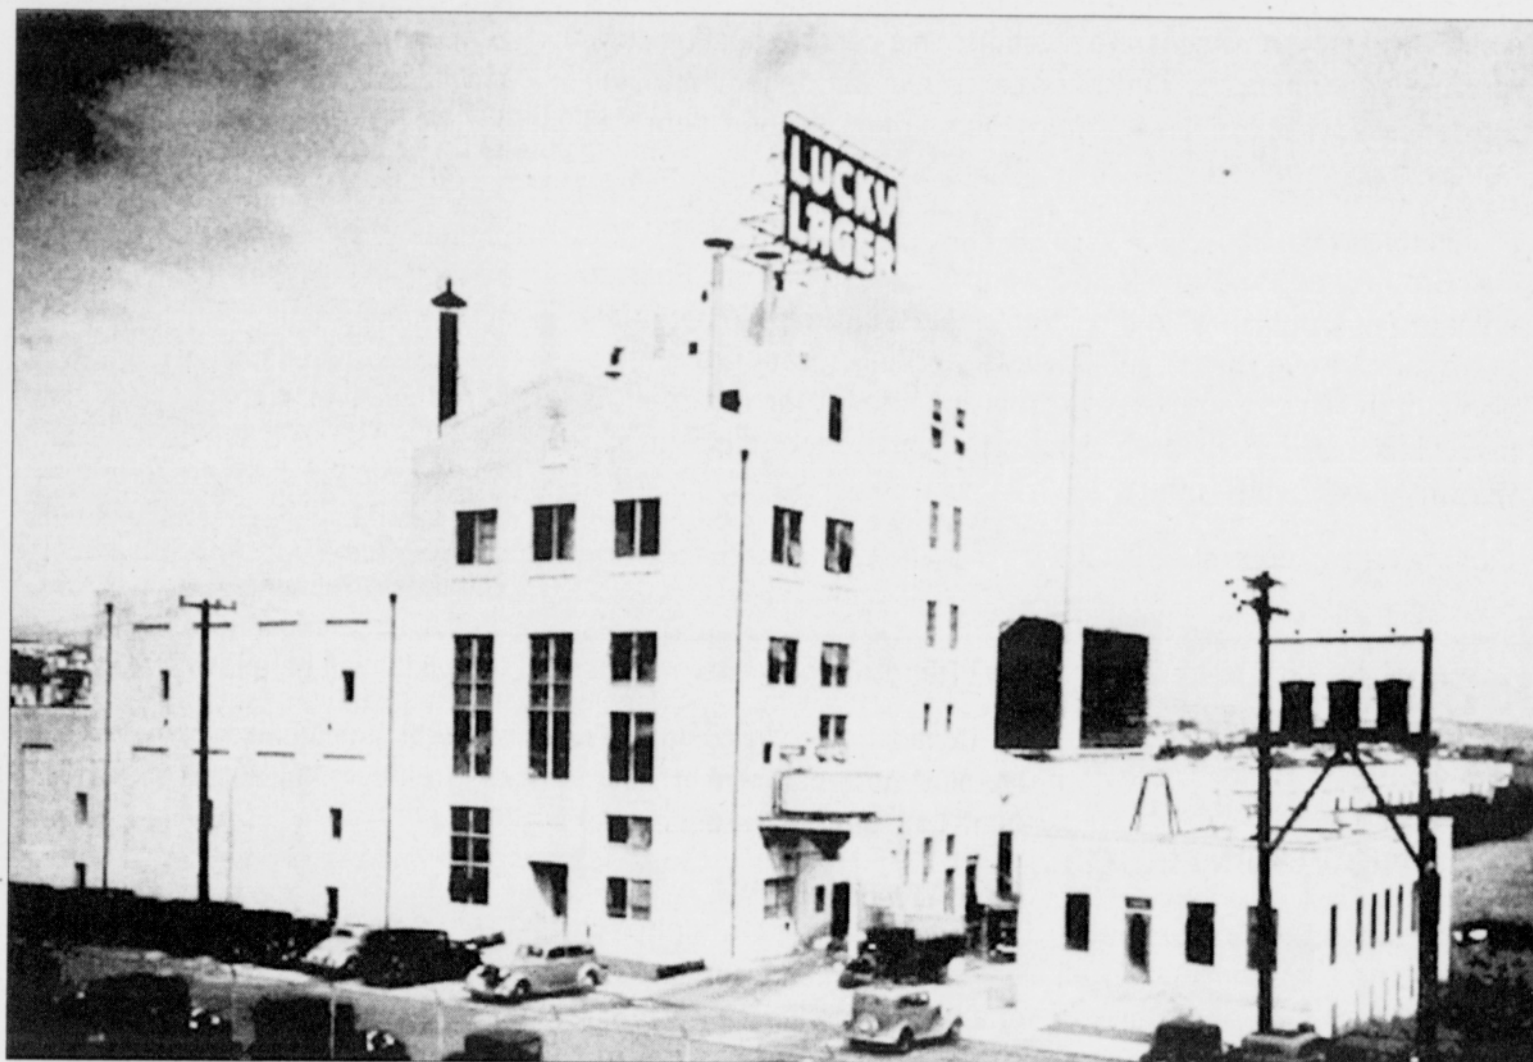

Arts & ENTERTAINMENT

BUSINESS Guide

Vancouver's Lucky Lager Brewery, ca.1936. The Clark County Museum's new exhibit 'Labor: A Working History,' traces the history of work and workers in the Vancouver area.

Labor: A Working History

Clock in at the Clark County Museum in Vancouver to learn about Clark County's work and workers in this brand new exhibit by tracing their history against a backdrop of regional and national labor movement milestones through words, images, and artifacts, plus activities for the young and young at heart.

The exhibit begins in the 1820's with laborers for the Hudson's Bay Company. As industry began to grow later in the 1800's in Vancouver through large companies like the Star Brewery and service industry jobs increased as a result, workers banded together