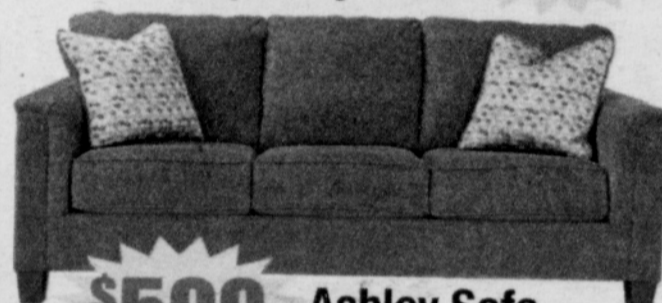

Lighted 75" Tall Curios **SAVE \$100**

\$99 Reg. \$199 Cherry finish, 5 shelves.

72" Tall Curio **\$249**
22"x15"x72" #02349

\$299 Lifestyle Queen Bed

\$588 Lifestyle 4Pc. Bedroom
Dresser, Mirror, Night Stand, and Queen Bed

\$599 Ashley Sofa
93"wx38"dx37"h

Recliners Great Selection!

\$449

Englander Mattress & Box
Queen Starting At

Oregon Made

\$399

Euro Style Recliner & Ottoman
\$139

While They Last!