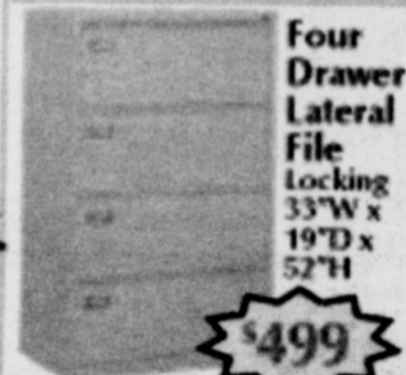

Stackable Storage Cubes

~~Was \$9.99~~ **\$8.99**

4 Styles to choose from 15"W x 15"D x 15"H!

HUGGIES Diapers

Size 2, 36 Count **\$9.99**
Size 3, 96 Count now **\$16.90**
Size 4 \$24.90, 82 ct.
Size 5 \$24.90, 70ct.

Earbuds Assorted Styles

~~\$4.99 - \$6.99~~

GE Lightbulbs

Limit 10 per customer **99¢**

Four Drawer Lateral File Locking

33"W x 19"D x 52"H **\$499**

Accordian Door Cabinet

\$419
- Sturdy, Locking doors
- Durable Metal Design
- Avail. In 3 Colors

Parisian 3 Piece Bistro set

Pink or Lime Green

~~\$99~~ **\$99**

3 Piece Set Iron, Folding

Mirrored Tables

3 Drawers 2 Door Side Table

~~\$269~~ **\$167**

Adds 37"W x 33"H x 18" D Dimension to Any Room!

51"H x 15"D x 16"W

~~\$129~~

5-tier XL Heavy-duty 60" Wide Commercial Chrome Shelving Rack

- Maximum Weight for Shelving Rack on Casters: 600lbs.
- 4 Swivel casters - 2 locking, 2 not locking
- Assembled Dimensions: 60"W x 24"D x 77"H (with casters)