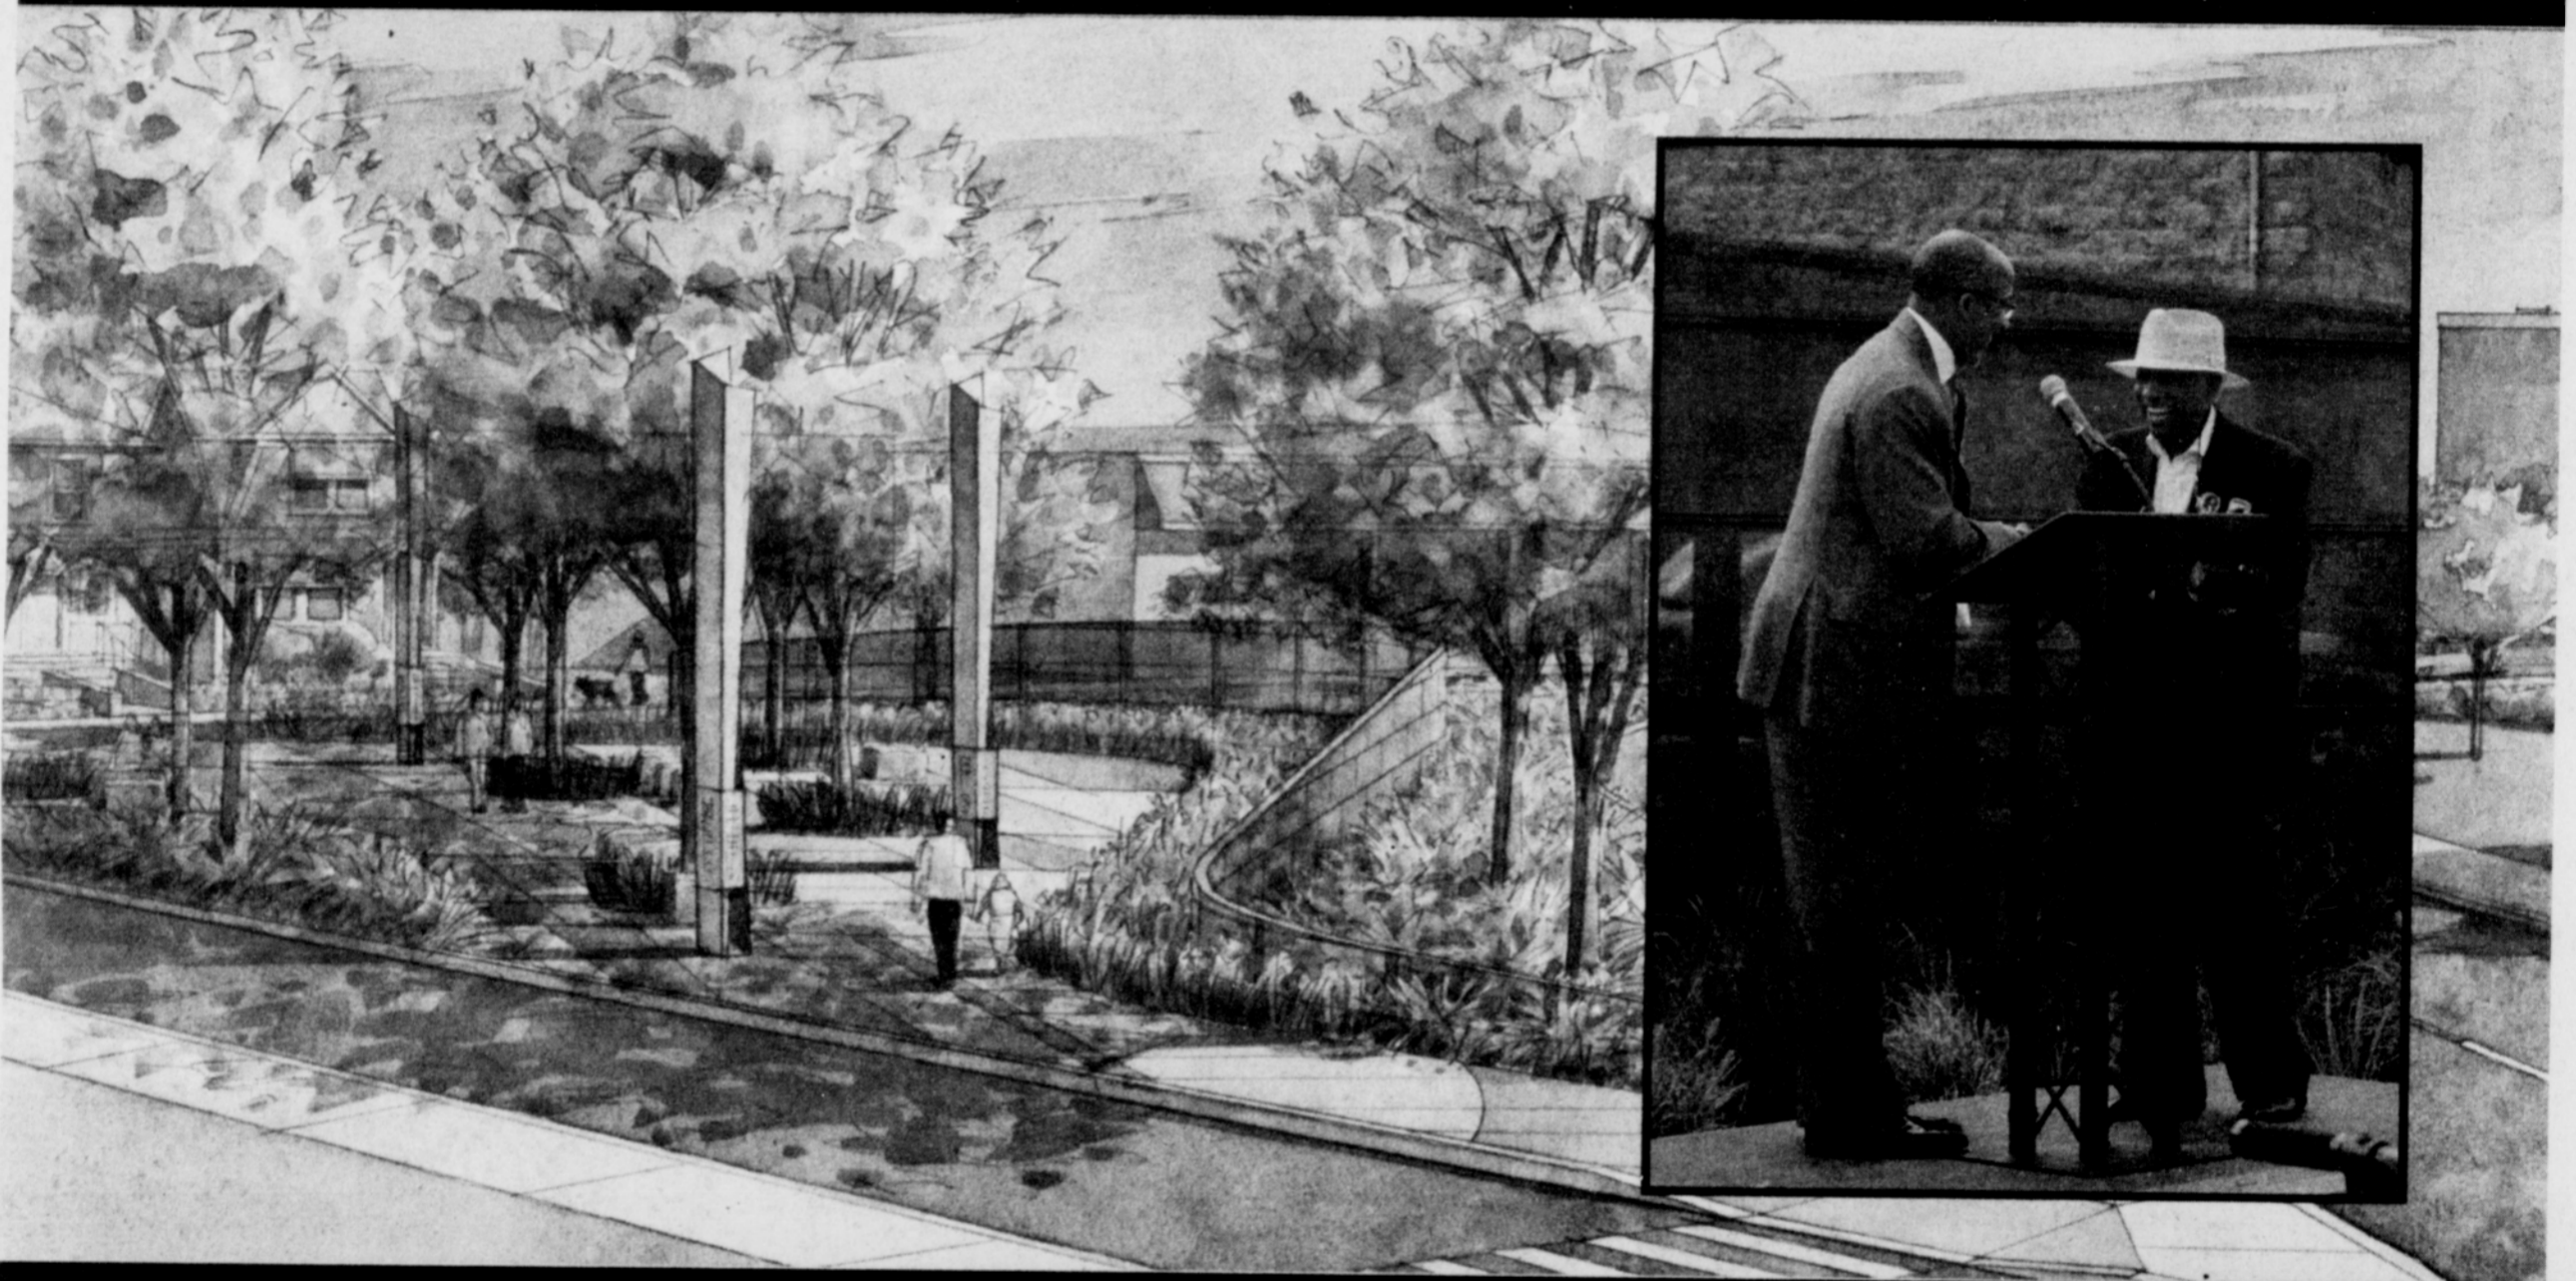

**“Almost always,
the creative dedicated minority
has made the world better.”**

- Dr. Martin Luther King, Jr.

PDC Commissioner Charles Wilhoite and Paul Knauls at the August 2012 dedication of the Martin Luther King, Jr. Boulevard Gateway and Heritage Markers project.