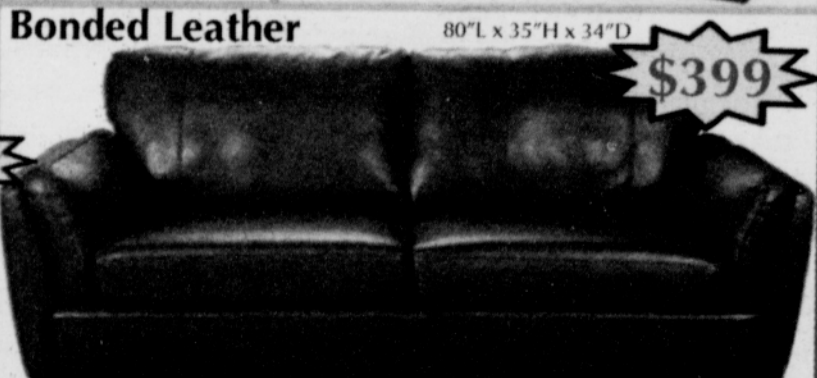

39"H x 20"W x 19"D

5pc Dining Set

- Comfortable Rustic Design
- 42/54" Planked Dining Table
- Faux Leather on the Chairs
- Fold-Out Leaves

\$488

Was \$549

Avail. in Rectangular Style

Soji Screen

\$58.88

Bonded Leather

80"L x 35"H x 34"D

\$399

FILL OUT YOUR LIVING ROOM AND BEDROOM IN STYLE!

Ashley 5 Piece Dining Set

- Hickory Stain Finish
- Two Drop Leaves

\$449

42"W x 42"D x 31"H