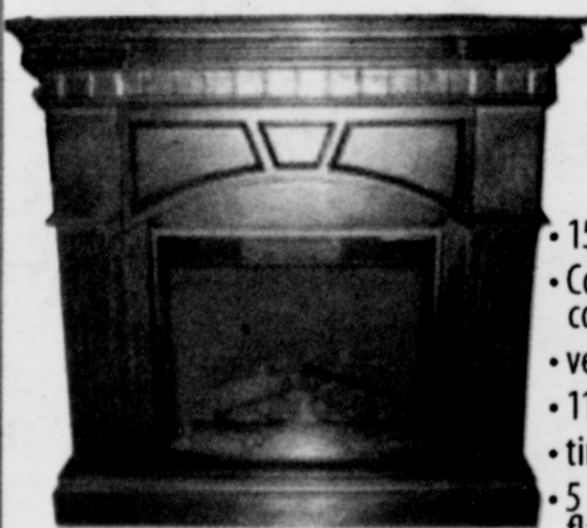

Also available in Beech wood with silver metal

FREE!
16 piece Dish Set by Gibson with purchase of \$99 5 pc Dining Set

5 Piece Dining Set \$99.99

Wood Mantle Electric Fireplace

- 15 amp • 120 volt
- Comes with remote control
- vent free • 6' cord
- 11 thermostat levels
- timer
- 5 brightness levels of flame.