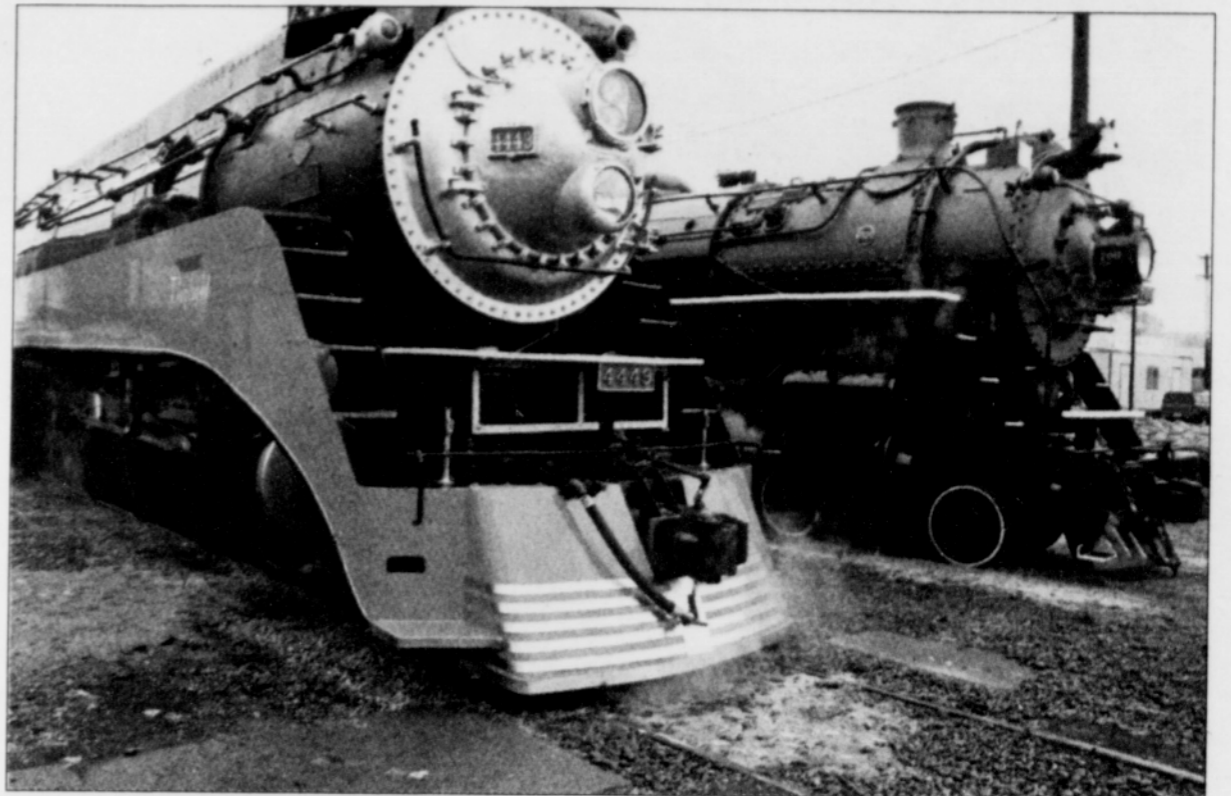

Portland is unique as America's only city that owns two operating steam locomotives - the Southern Pacific 4449 and the Spokane Portland Seattle 700; along with a third - Oregon Railway & Navigation 197 - currently under restoration.

Portland Parks and Recreation owns the three steam engines, secured by donation in 1958. Beginning in 1980, each moved for restoration to the Brooklyn Roundhouse in southeast Portland. It took three decades and thousands of volunteer hours to restore two of them into operating condition. The Oregon Rail Heritage Foundation has been instrumental in working

on the steam engines.

Thanks to the July 27 city council vote, in less than a year the historic trains will move out of the Brooklyn Roundhouse into a new home near the Oregon Museum of Science and Industry (OMSI). The permanent maintenance and display facility will provide space for locomotive maintenance and restoration, as well as direct public access.

A new Portland-Milwaukie light rail bridge across the Willamette River will deliver streetcars, light rail, cyclists and pedestrians right to the center's front door.

The city is not required to invest much money in the operation. The city council has agreed to extend the terms of an existing $978,598 loan to the Oregon Rail Heritage Foundation, a nonprofit organization that raises funds to help maintain the locomotives.

The historic steam locomotives Southern Pacific 4449 and Spokane Portland Seattle 700 will have a permanent new home in Portland.

Make a night of it.

SPIRIT MOUNTAIN
CASINO

The Northwest's Premier Entertainment Destination

George Benson ~ Friday, August 26th

Tickets start at $15

For Tickets Visit spiritmountain.com

Hwy 18, Grand Ronde, OR ~ spiritmountain.com ~ 1.800.760.7977