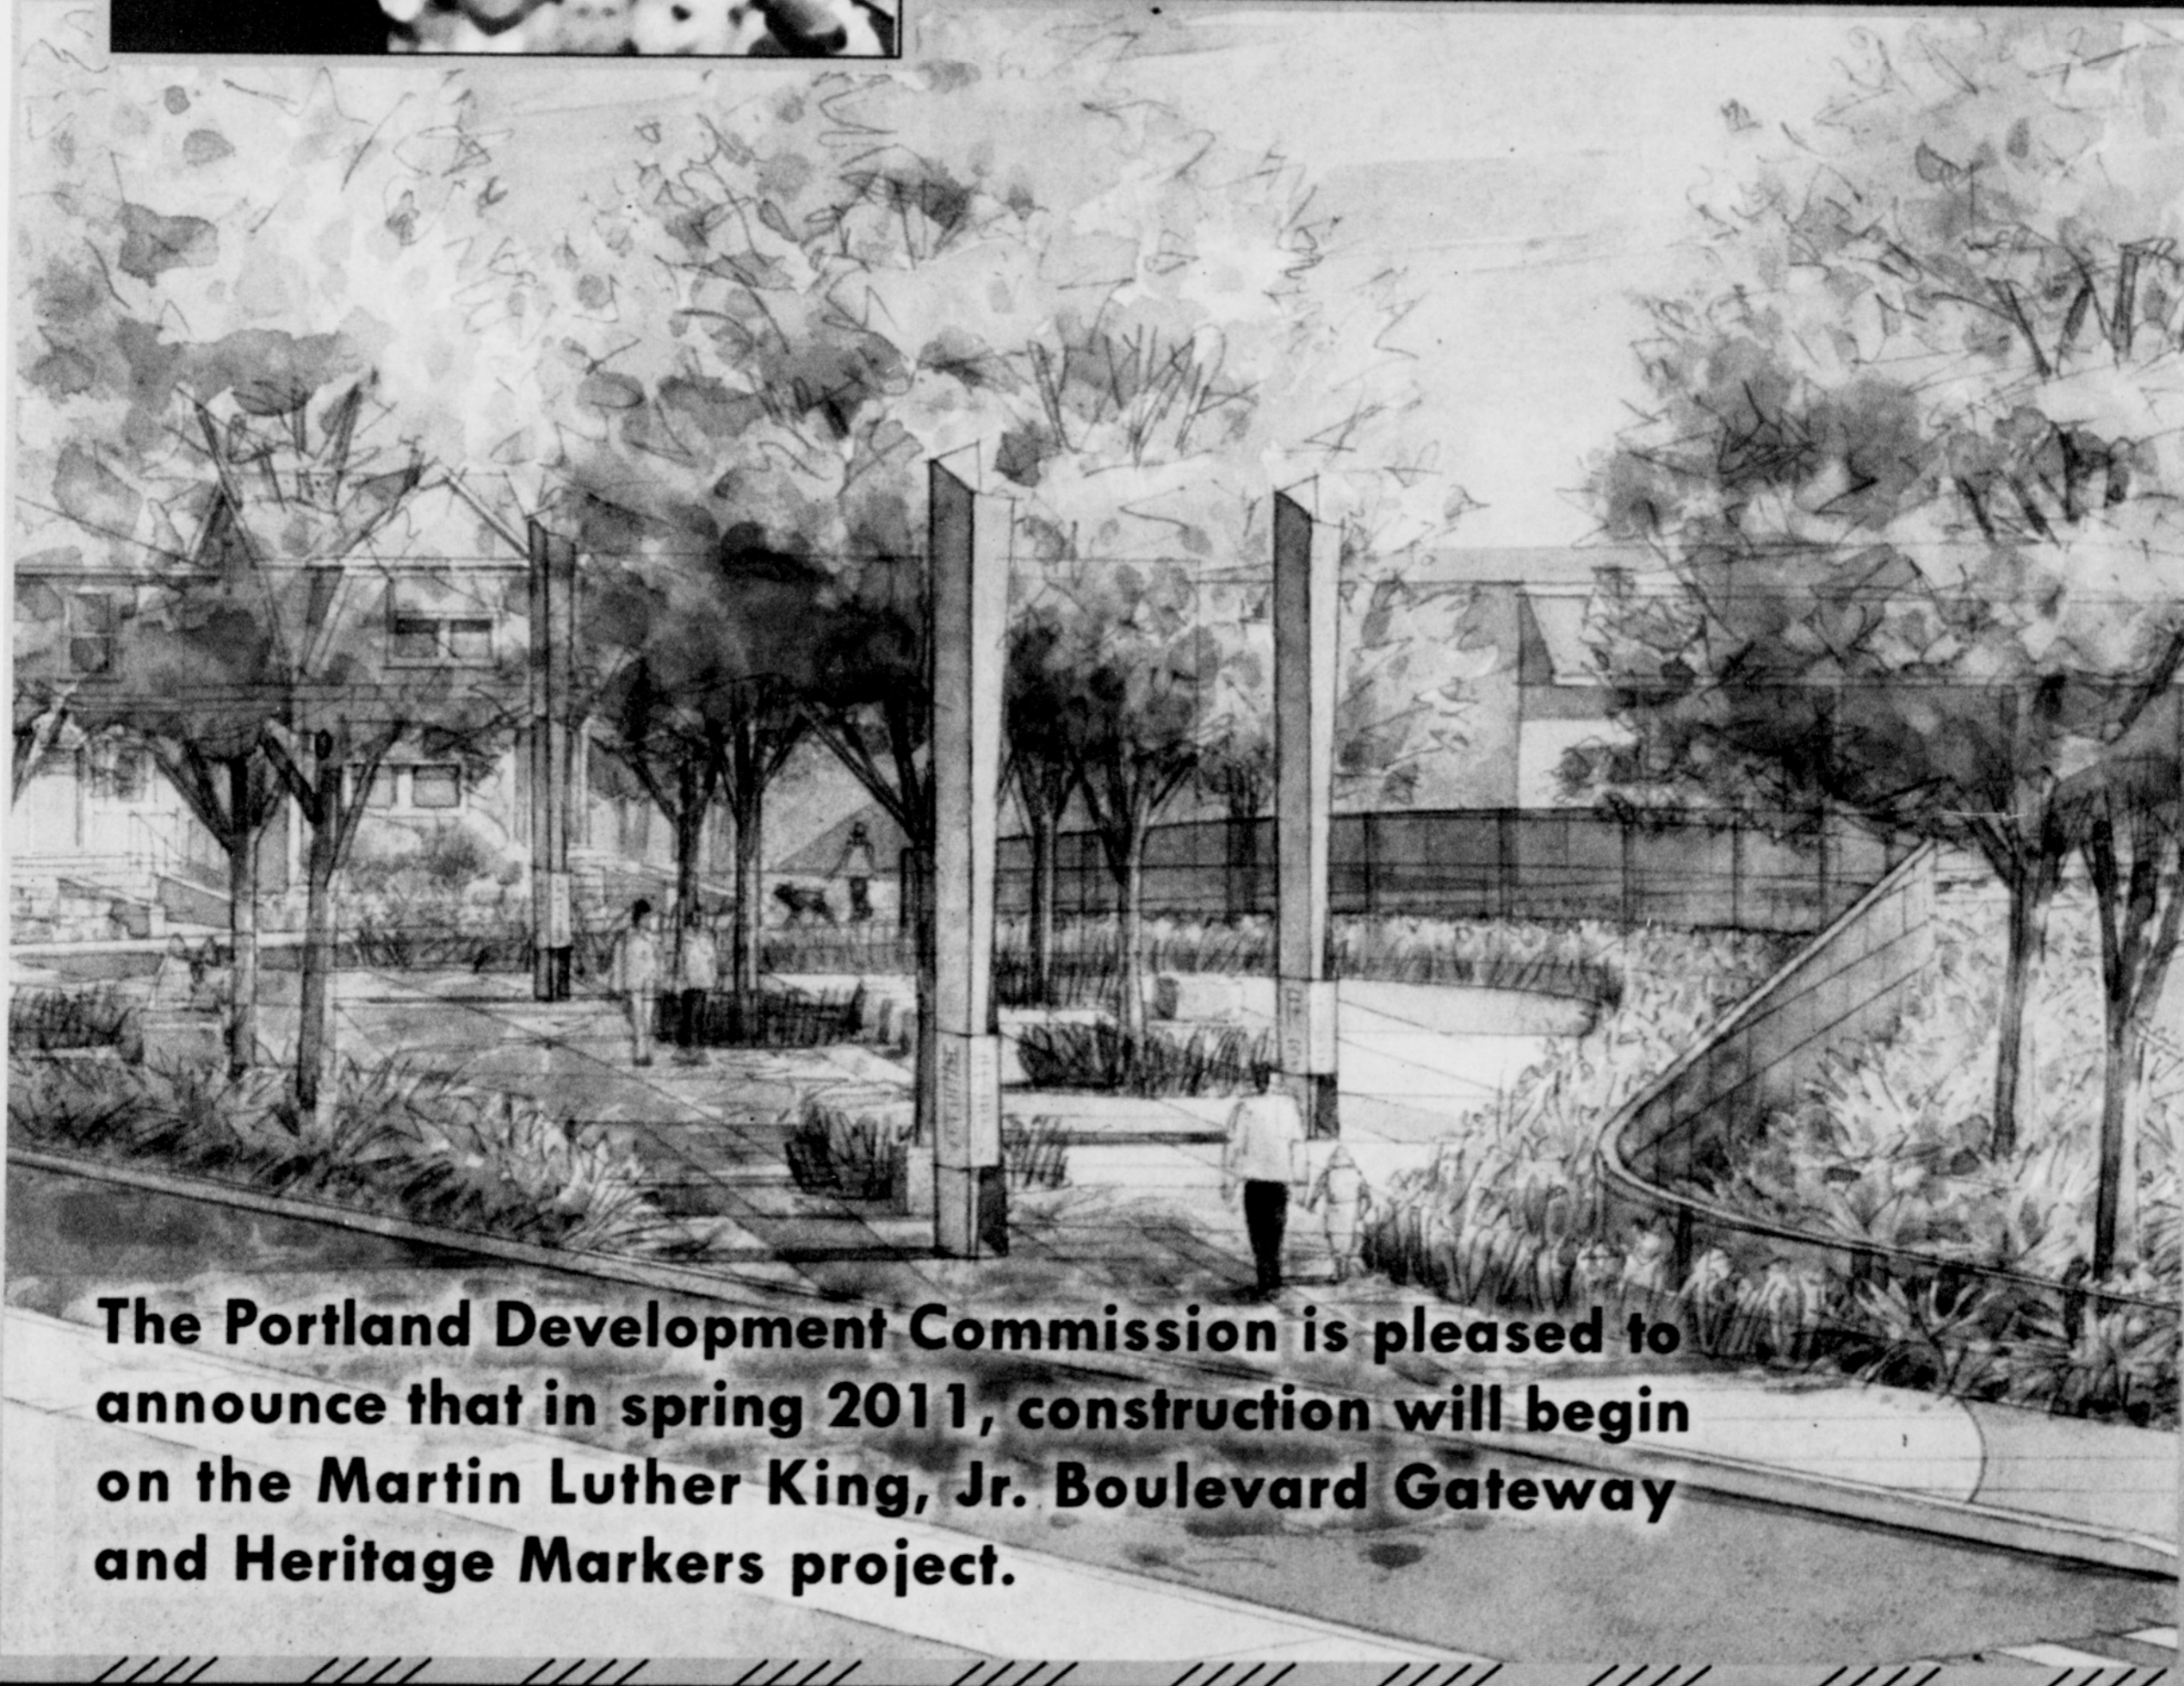

*"Life's most urgent question is:
What are you doing for others?"*

~ Dr. Martin Luther King, Jr.

The Portland Development Commission is pleased to announce that in spring 2011, construction will begin on the Martin Luther King, Jr. Boulevard Gateway and Heritage Markers project.

The Gateway and Heritage Marker project will feature a plaza for community events, enhance the pedestrian environment and incorporate multicultural art. For more information on the project visit: <http://pdc.us/heritagemarkers>.