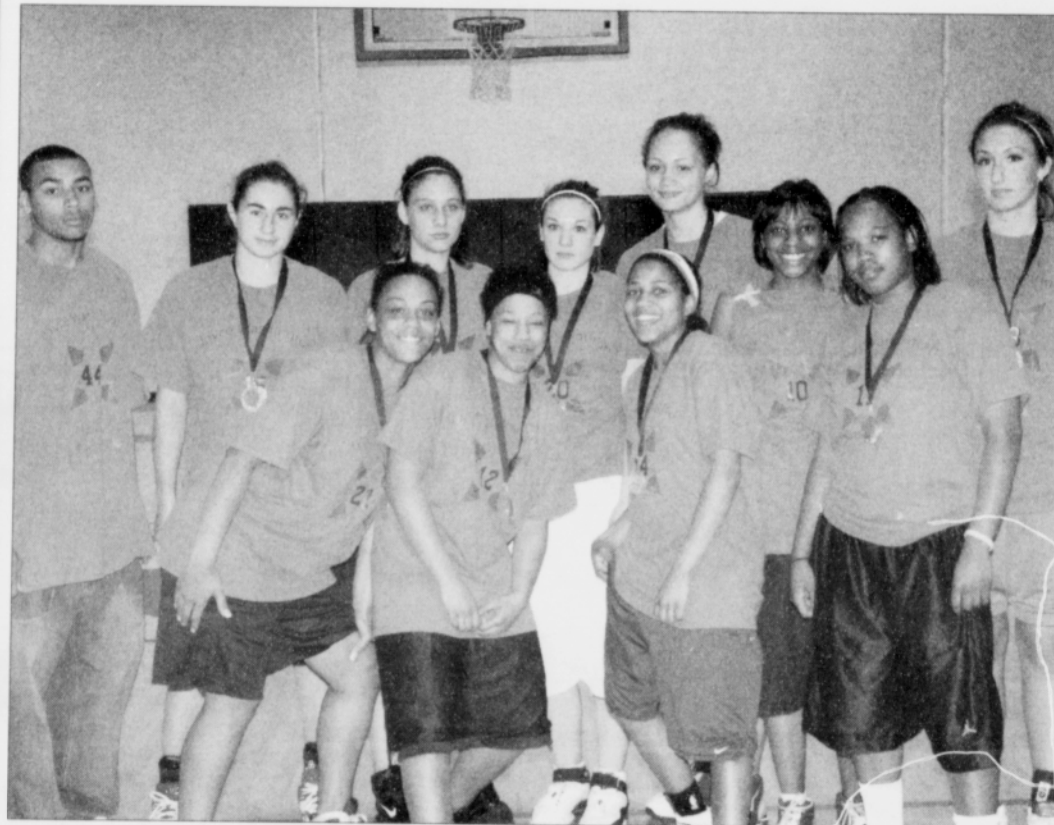

Marquis Hall leads the orange team to a victory in the 2006 game.

UNION MARKET

3837 NE MLK JR. BLVD Portland, OR 97212

503-284-6511

LV's
Sports Bar
Restaurant
& Lounge
3530 N. Vancouver
Portland, OR 97217
LaVon Van
Owner

503-281-2936 levondvan@yahoo.com

Sports Bar - Music - Jazz

K & B Auto Wholesale
KIM and BETTY JANE CHURCH
BUY • SELL • TRADE
(503) 240-8778 • FAX (503) 285-1885
7000 N.E. MLK • PORTLAND, OREGON 97211
JERRY O. HOBAN SALES MANAGER

Willamette Homes Inc.

High Above The Rest

Avery C. Penney
Manufactured Home Sales Dir.

11950 SW 2nd Ave
Suite# 300
Beaverton, Oregon 97005
(503) 415-9566 Cell#
(971) 249-0369 Office#
averycraigpenney@yahoo.com
Willamette.Home@yahoo.com