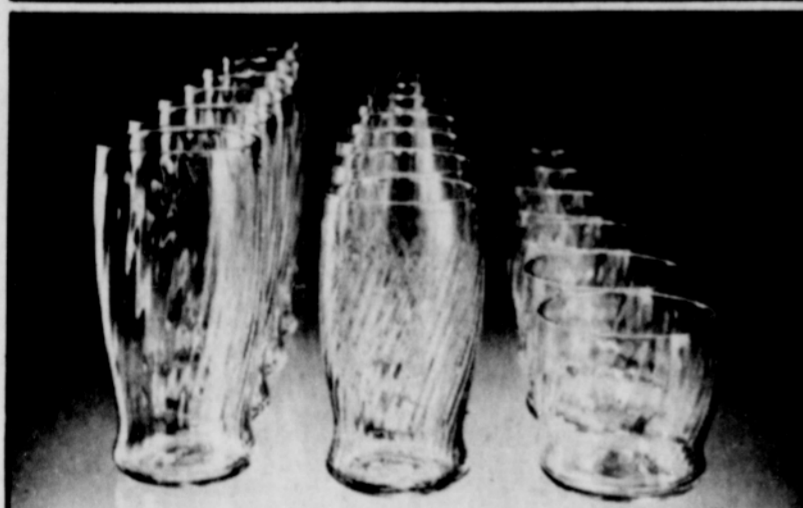

sparkling glasses to toast the season! wonderful buys for your holiday entertaining.

11.99 open stock value 16.00
WHEATON FINESSE STEMWARE SETS at 25% off savings. Sets of 4 stems in your choice of wine (shown) or goblet style (not shown).

12.99 open stock value 18.00
ANGELIQUE STEMWARE SETS by J.G. Durand of France. Set of 6 in choice of goblet, wine or flute champagne size.

19.99 open stock value 30.00
24-PC. WHEATON BEVERAGE SET in New Yorker pattern. 8 each double on-the-rocks, beverage and cooler. Clear or cafe brown.

19.99 open stock value 30.00
SYMPHONY 24-PC. GLASS SET by Wheaton for all your needs. 8 each 7½ oz. juice glass, 12½ oz. beverage, 16 oz. cooler.

5.99 open stock value 16.00
VERSAILLES BAR GLASSES by Wheaton in sets of four. Choice of two sizes; 10 oz. on-the-rocks glass or 11½ oz. beverage.