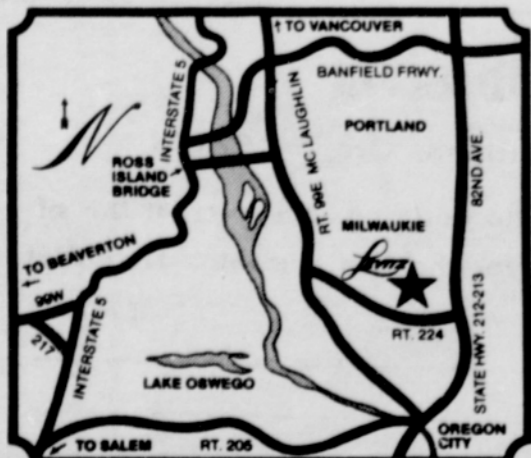

**CHRISTMAS GIFT SPECIALS**

WHY NOT OWN TWO OR MORE? **\$13** EA. SALE

**Get Unusual Savings On These Maple-Finished Mate Chairs!**

These authentic Early American chairs are solidly constructed of top quality seasoned hardwood! The sturdy spindle legs and stretchers are dowelled and glued to insure long wear. Pick up several at this low price!

CHARGE IT AT LEVITZ!

Giant Warehouse Locations . . . An Easy Freeway Drive To Big Savings

OPEN DAILY & SAT.  
10 AM to 10 PM  
SUNDAY 11 AM TO 7 PM

★ CORNER OF RT. 224  
AND 82nd AVENUE  
Just West of Milwaukie K-Mart