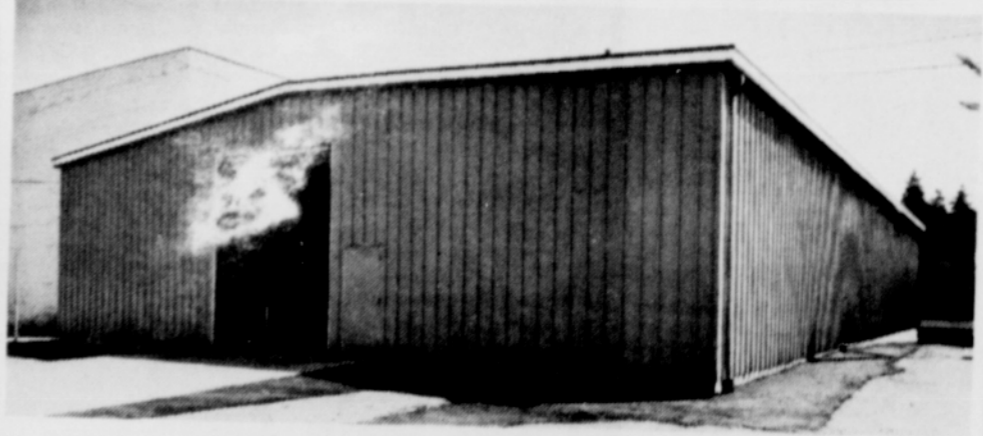

BIG ASA FOOTBALL FIELD...

Special Sections For Fast Service!

The latest Ford Rotunda Machinery has been installed including 23 lifts — scopes, front end and tune-up equipment.

2 KIRBY CUSTOMER CARS
ROUNDRIP TO LLOYD CENTER
AND DOWNTOWN PORTLAND
STARTING AT 7:15 AM DAILY

TAKE DELIVERY OF YOUR CAR UNDER COVER

HUGE SHOWROOM
with 30 more NEW FORDS
under cover!!

BRAND NEW BODY AND PAINT SHOP

HERE ARE THE LITTLE LEAGUE TEAMS WE SPONSOR

BELMONT LITTLE LEAGUE
Front Row—Bottom (Left to Right)—Cameron Neal, Larry Atchinson, Matt Abraham, Peter Janin, Eddie Scheffer, Gene Dolan.
Second Row—Middle (Left to Right)—Jim Heffaer, Mike Beil, John Darke, Paul Mardescic, Bob Ventrella, Dick Irely.
Third Row—Top (Left to Right)—Coach Doug Rose, Manager Mike Ventrella, Coach Art Atchinson.