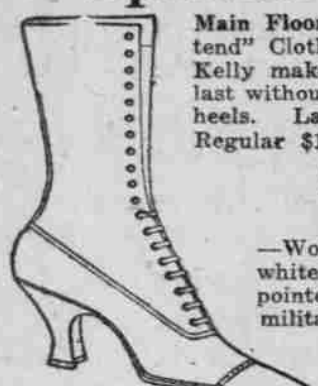

4th Floor—Oak Umbrella Stands in attractive design. Well made and nicely finished. Our regular $8.50 grade. Special **$5.00**

**$12.50 Ferneries
At $7.75**

4th Floor—Mahogany finish Oak Ferneries greatly reduced for the Climax Sale. Regular $12.50 grade. Special at **$7.75**

The Standard Store of the Northwest

Olds, Wortman & King

Reliable Merchandise—Reliable Methods

**Khaki Fitalls
Special 50c**

Main Floor—Every Khaki Fitall Case is included in this offering. Many different sizes and styles. Values to $3.50—now **50c**

**Bags and Purses
Special 75c**

Main Floor—Women's Handbags and Purses of genuine leather. Mostly in black. Some with mirror and coin purse. Extra special **75c**

A Fitting Finale to the Greatest June Business in the History of This Store!

**Tabourettes
$3.00**

Fourth Floor—Mahogany finish Oak Tabourettes in several different styles. Very useful about the house. These are **$3.00** $4.50 values. Special **$3.00**

CLIMAX DAY!

"END OF THE MONTH SALE"

In introducing "CLIMAX DAY" to the people of Portland, we have planned to dispose of thousands of dollars' worth of serviceable merchandise on a no-profit basis. It is to be the greatest bargain event in the history of this store, without exception. Unadvertised specials will be offered in every department "Climax Day." If any item in this advertisement does not come up to your full expectations, report same to Sales Manager.

**Women's $10 Boots
Special $5.95**

Main Floor—Women's White "Ostend" Cloth Boots. Famous John Kelly make. Medium narrow toe last without tip. White half Louis heels. Laced pattern. Regular $10.00 Boots. Special **$5.95**

**$11.00 Boots
$5.95**

—Women's Laced Boots of white "Alvo" Cloth. Neat, pointed toe last with covered military heels and welt soles. Regular $11.00 Boots; only **$5.95**

—WHITE CANVAS SPORT BOOTS with Neolin soles, low rubber heels. Reg. $7.50 **$4.95**

**$13.50 Laced Oxfords
$6.95 Pair**

—Women's Laced Oxfords, black "Delhi" calf. Military heels, welt soles. Special **$6.95**
—$7.50 White Sea Island Duck Oxfords, covered Louis heels. Very swagger. Pair **$3.95**
—$12.50 Black Kid Oxfords with Cuban heels **$6.95**
—$12.50 Dark tan 5-eyelet Oxfords; a pair **$6.95**
—Children's Buster Brown White Canvas Shoes, sizes 10 to 1. $4.75 grade, pair **$2.95**

**Men's $13.00 Shoes
At $7.95 Pair**

Main Floor—Men's Laced Shoes—dark brown vamps with field mouse kid uppers. Made on the newest English last. A very dressy shoe. Regular selling price $13.00. Special, a pair **$7.95**
—Men's Laced Shoes of black vicci kid. Blucher cut, "Munson" last. Unsurpassed for comfort **$7.95** and fit. Regular $12.00 Shoes. Special **$7.95**

**Lawn Mowers $5.75
—Special for Climax Day**

3d Floor—High-grade Lawn Mowers—the well-known "Coldwell" make. 12-inch cutting blades. 8-inch wheels. Bottom knife of best tool steel. At **$5.95**

Ice Cream Freezers $3.75
Third Floor—White Mountain Ice Cream Freezers in the 2-quart size. Strong, water-proof tub bound with heavy galvanized iron hoops. Improved double gear and double scraper. At **$3.75**

**50 Ft. of Garden Hose
Special $9.95**

Third Floor—Black rubber, non-kinkable Garden Hose, complete with necessary brass couplings. Seamless moulded. Will stand high water pressure. 50-foot length. Climax Day at **$9.95**

Electric Irons $3.95

3d Floor—Electric Irons in the 6-lb. size, complete with cord and attached stand. Neat design and high nickel finish. Special **$3.95** for Climax Day

**Casserole Sets Special at $1.45
—Third Floor**

—Positively no telephone orders accepted. You must come to the store in order to get one of these sets. Earthenware Casserole with cover, 6 Individual Custard Cups and 2 Pudding Dishes. Every woman knows how handy these are for baking purposes. Priced for Climax Day set **$1.45**