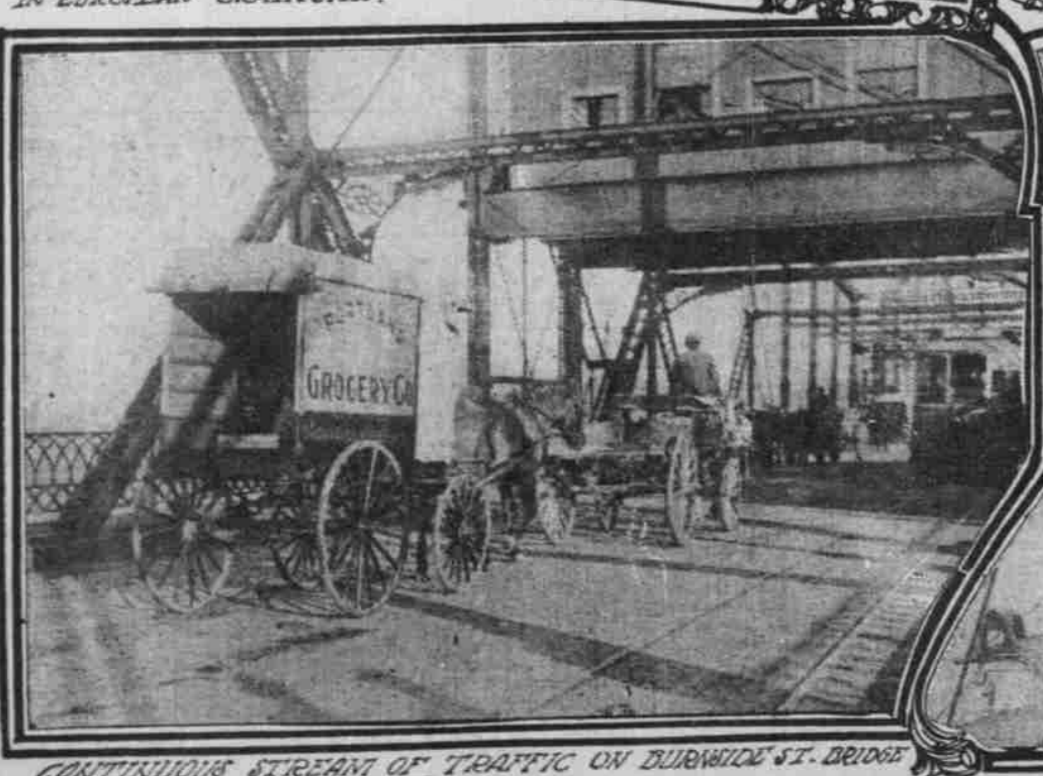

SCENE ON PORTLAND'S LOWER HARBOR AND GLIMPSES ALONG THE WATERFRONT

HUGE OCEAN SAILING VESSEL MOORED AT GRAIN DOCK

HAULING LOGS INTO ONE OF PORTLAND'S BIG SAWMILLS

SAILOR SEWING TARPAULIN A COMMON OCCUPATION IN PORT

VIEW TAKEN FROM STEEL BRIDGE, SHOWING FLEET OF IMMENSE GRAIN AND FLOUR VESSELS

LOADING WHEAT IN EUROPEAN GRAINSHIP

GROUP OF SMALL CRAFT AT THEIR MOORINGS

SHOOTING GRAIN INTO DEEP SEA CARRIER

CONTINUOUS STREAM OF TRAFFIC ON DURWARD ST. BRIDGE

SAILORS AT WORK ON VESSEL IN PORT

TYPICAL RIVER STEAMER IN PORTLAND HARBOR