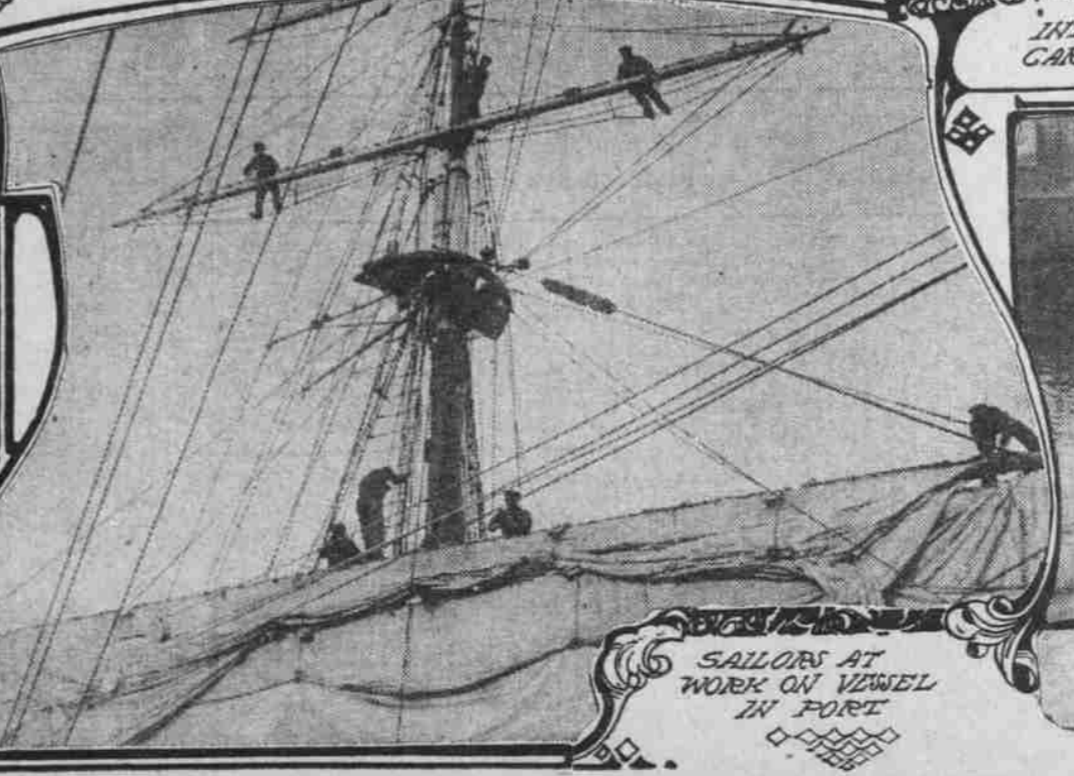

SCENE ON PORTLAND'S LOWER HARBOR AND GLIMPSES ALONG THE WATERFRONT

HUGE OCEAN SAILING VESSEL MOORED AT GRAIN DOCK

HAULING LOGS INTO ONE OF PORTLAND'S BIG SAWMILLS

SAILOR SEWING TARPAULIN A COMMON OCCUPATION IN PORT

VIEW TAKEN FROM STEEL BRIDGE, SHOWING FLEET OF IMMENSE GRAIN AND FLOUR VESSELS

LOADING WHEAT IN EUROPEAN GRAINSHIP

GROUP OF SMALL CRAFT AT THEIR MOORINGS

SHOOTING GRAIN INTO DEEP SEA CARRIER

CONTINUOUS STREAM OF TRAFFIC ON DURWARD ST. BRIDGE

SAILORS AT WORK ON VESSEL IN PORT

TYPICAL RIVER STEAMER IN PORTLAND HARBOR