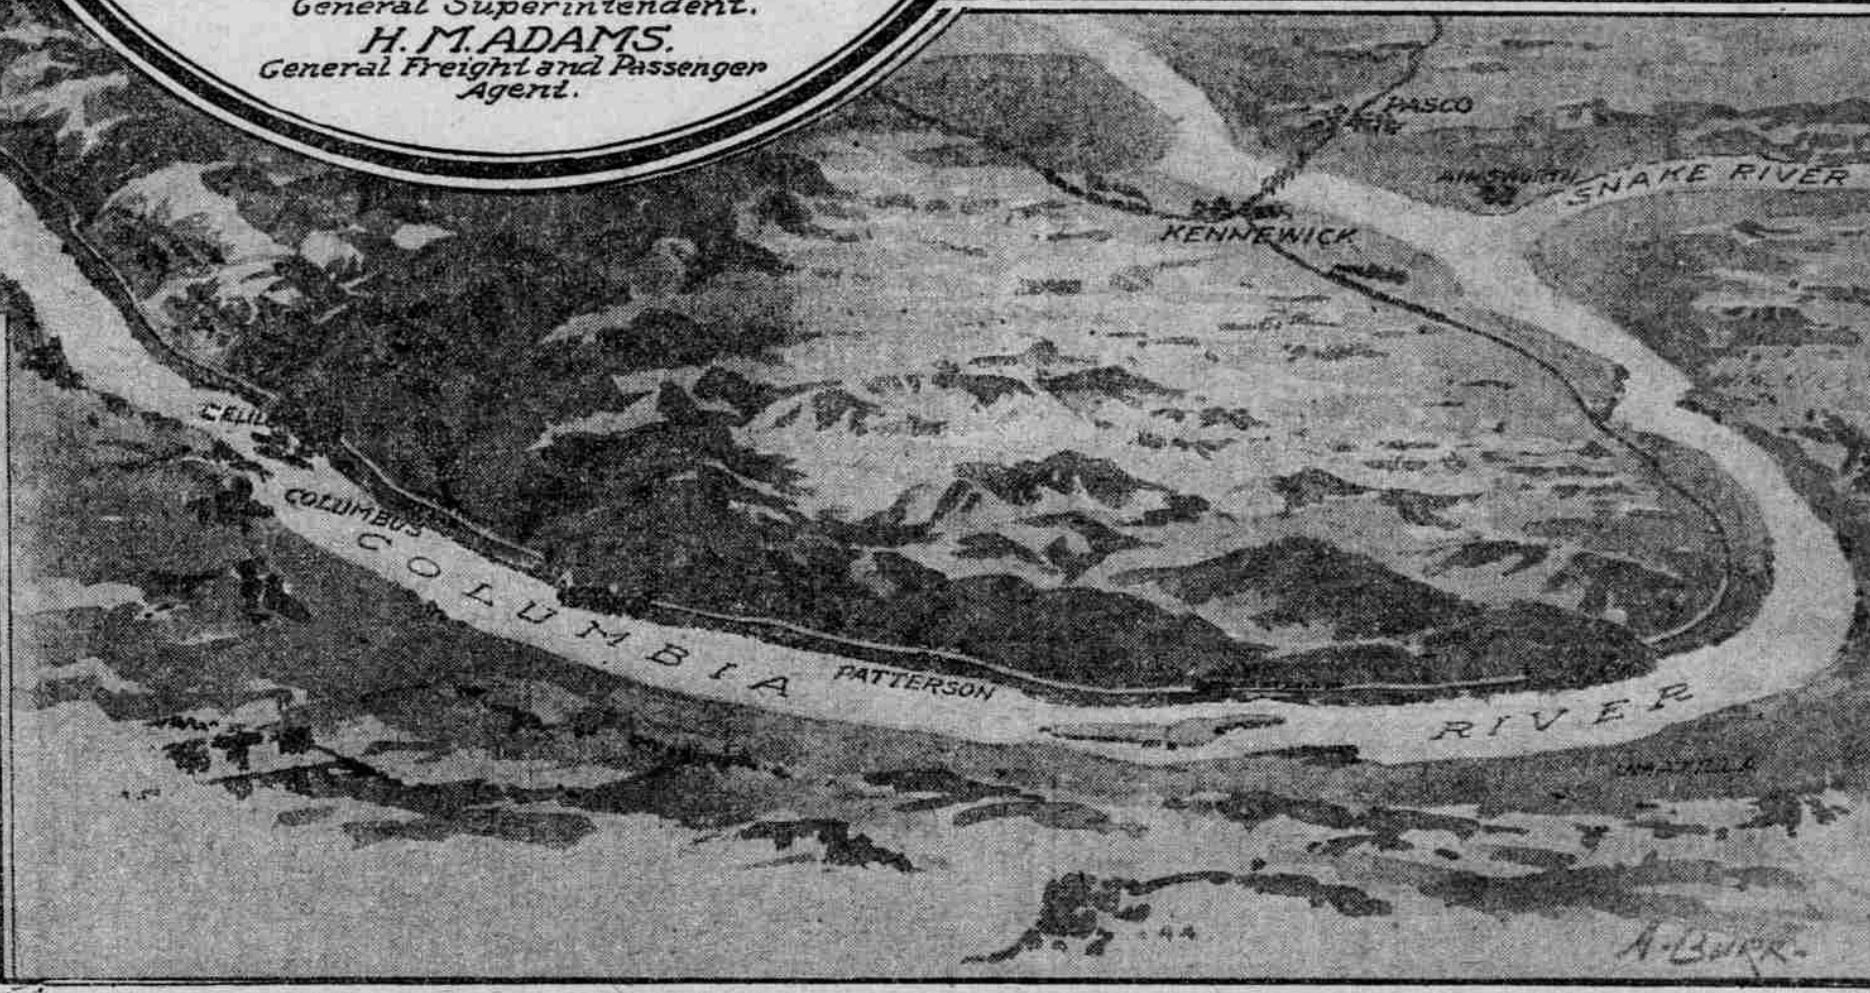

CASCADES OF COLUMBIA

MAYALOOSE ISLAND, COLUMBIA RIVER

PORTLAND & SEATTLE RAILWAY
 (NORTH BANK)

*DIRECT LINE BETWEEN PORTLAND AND SPOKANE WITH TRANSCONTINENTAL CONNECTIONS
 TRAINS WILL BE OPERATED REGULARLY INTO VANCOUVER BEFORE THE END OF JANUARY AND INTO PORTLAND ONE MONTH LATER*

FRANCIS B. CLARKE,
 President.
 F. S. FOREST,
 General Superintendent.
 H. M. ADAMS,
 General Freight and Passenger Agent.

CASCADE LOCKS.

CASTLE ROCK

WHITE SALMON, WASH.. ONE OF THRIVING TOWNS ON NORTH BANK ROAD.