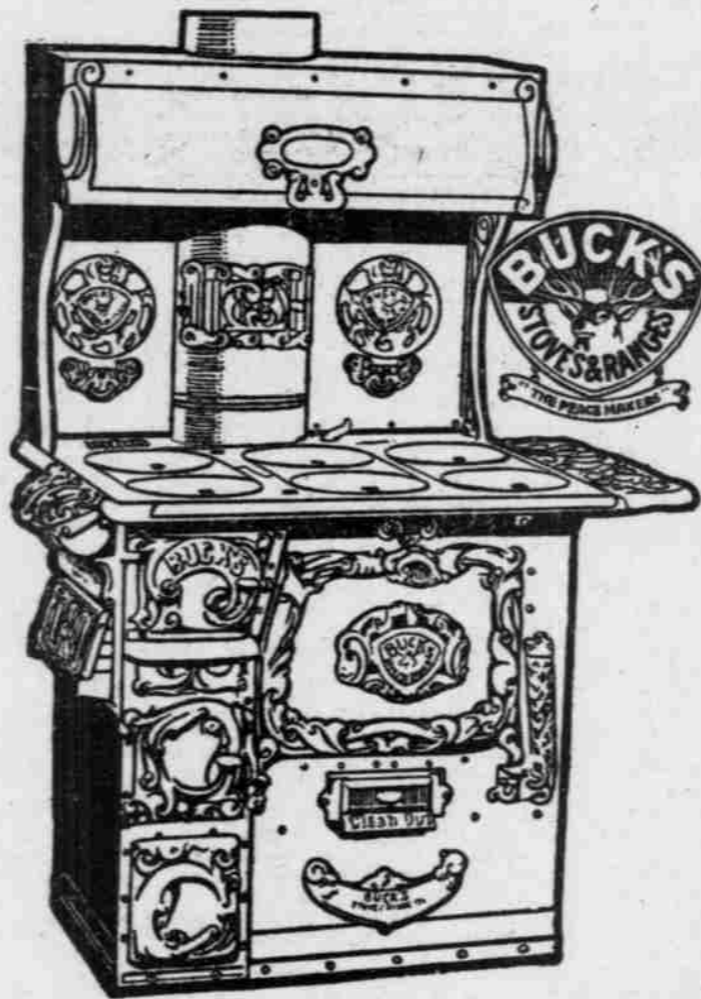

1905

WANTED

1905

50
People

TO START THE NEW YEAR
WITH A BUCK'S STEEL RANGE

We want at least 50 people to begin the New Year aright, so we have decided to sell 50 of our famous BUCK'S RANGES on the most attractive terms you ever heard of.

If you want the New Year to run smoothly, better have one of these Ranges

Thirty Days' Free Trial

THERE IS A GREAT OPPORTUNITY AWAITING RANGE BUYERS WHO VISIT US IN THE NEXT WEEK OR SO. JUST TO SHOW OUR COMPLETE FAITH IN OUR RANGES, WE'RE GOING TO PUT 50 OF THEM IN 50 HOMES, FREE OF COST TO THE HOME-FURNISHER. FOR THE ASKING YOU CAN HAVE A FINE BUCK'S RANGE SET UP IN YOUR KITCHEN, ALL READY FOR USE. USE IT FOR A MONTH, THEN IF IT WORKS TO YOUR SATISFACTION, PAY US $5.00 ON ACCOUNT AND THE BALANCE OF THE PRICE AT THE RATE OF $1.00 PER WEEK. WE COULDN'T MAKE YOU A FAIRER OFFER, COULD WE? ALL WE ASK IS THAT YOU GIVE THE RANGE A FAIR TRIAL FOR 30 DAYS. WE KNOW YOU WON'T WANT TO GIVE IT UP AFTER YOU'VE USED IT A MONTH. THAT'S THE REASON WE MAKE THIS OFFER. WE COULDN'T AFFORD IT OTHERWISE.

$5.00 IN THIRTY DAYS
$1.00 A WEEK THEREAFTER

Thirty Days' Free Trial

FOR A LONG TIME WE'VE BEEN TELLING YOU THE MANY GOOD POINTS OF OUR FAMOUS "BUCK'S RANGES." JUST TO SHOW YOU THAT WE BELIEVE IN THEM COMPLETELY, WE'RE MAKING AN UNPARALLELED OFFER TO RANGE BUYERS FOR THE NEW YEAR. THE FIRST 50 PEOPLE WHO COME RANGE-BUYING THIS YEAR MAY HAVE THEIR RANGES FOR ONE MONTH ABSOLUTELY FREE OF COST. BE ONE OF THE LUCKY ONES. COME EARLY, SELECT YOUR RANGE, AND WE'LL SET IT UP IN YOUR KITCHEN FREE OF CHARGE. GIVE IT A TRIAL FOR ONE MONTH. AT THE END OF THAT TIME, IF YOU'RE PLEASED WITH IT, PAY US $5.00 ON ACCOUNT AND THE BALANCE IN WEEKLY PAYMENTS OF $1.00 EACH. DON'T BE AFRAID TO ASK US TO DO THIS. IT'S A FAVOR TO US—NOT TO YOU. WE'RE NOT AFRAID YOU WON'T KEEP THE RANGE AFTER YOU'VE USED IT A MONTH. WE KNOW YOU WILL.