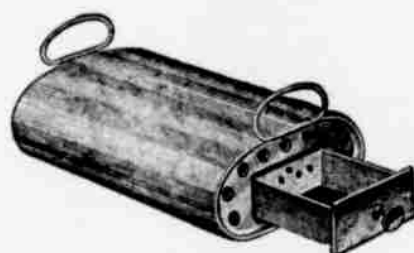

Winter Is Here In Earnest

And It's About Time To Get Busy on Winter Wants

Are you figuring on doing some clearing while you have a chance? Don't fail to figure on the **FAULTLESS STUMP PULLER**. We show here a cut of it, which illustrates the comparative height of the machine. No use in our wasting valuable space in telling you about it—although we want you to know we are exclusive agents.

DON'T GET COLD FEET

When you can buy one of our carriage heaters at such a modest price. We have a beautiful stock of Clark's Heaters—and the prices are right.

IDEAL GAS ENGINES

are suitable for every purpose. This is the engine used on our Hardie Power Sprayer. It is water cooled, requiring no separate tank for gasoline.

They can't freeze and break the cylinder—if they do, we guarantee a new one free of cost to you. Made in various sizes from 1/2 H. P. to 8 H. P., prices ranging

From \$100.00 Up

GILBERT-VAUGHAN IMPLEMENT COMPANY