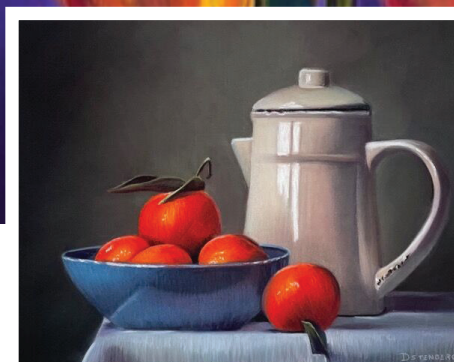

Rich Crawford's 'Metamorphosis' wood sculpture won the 2019 best of show award at Trail's End.

ABOVE: 'Jewel,' by Susan Thomas, is at A Great Gallery.

LEFT: 'Mikan,' by Debby Stenberg, is at A Great Gallery.