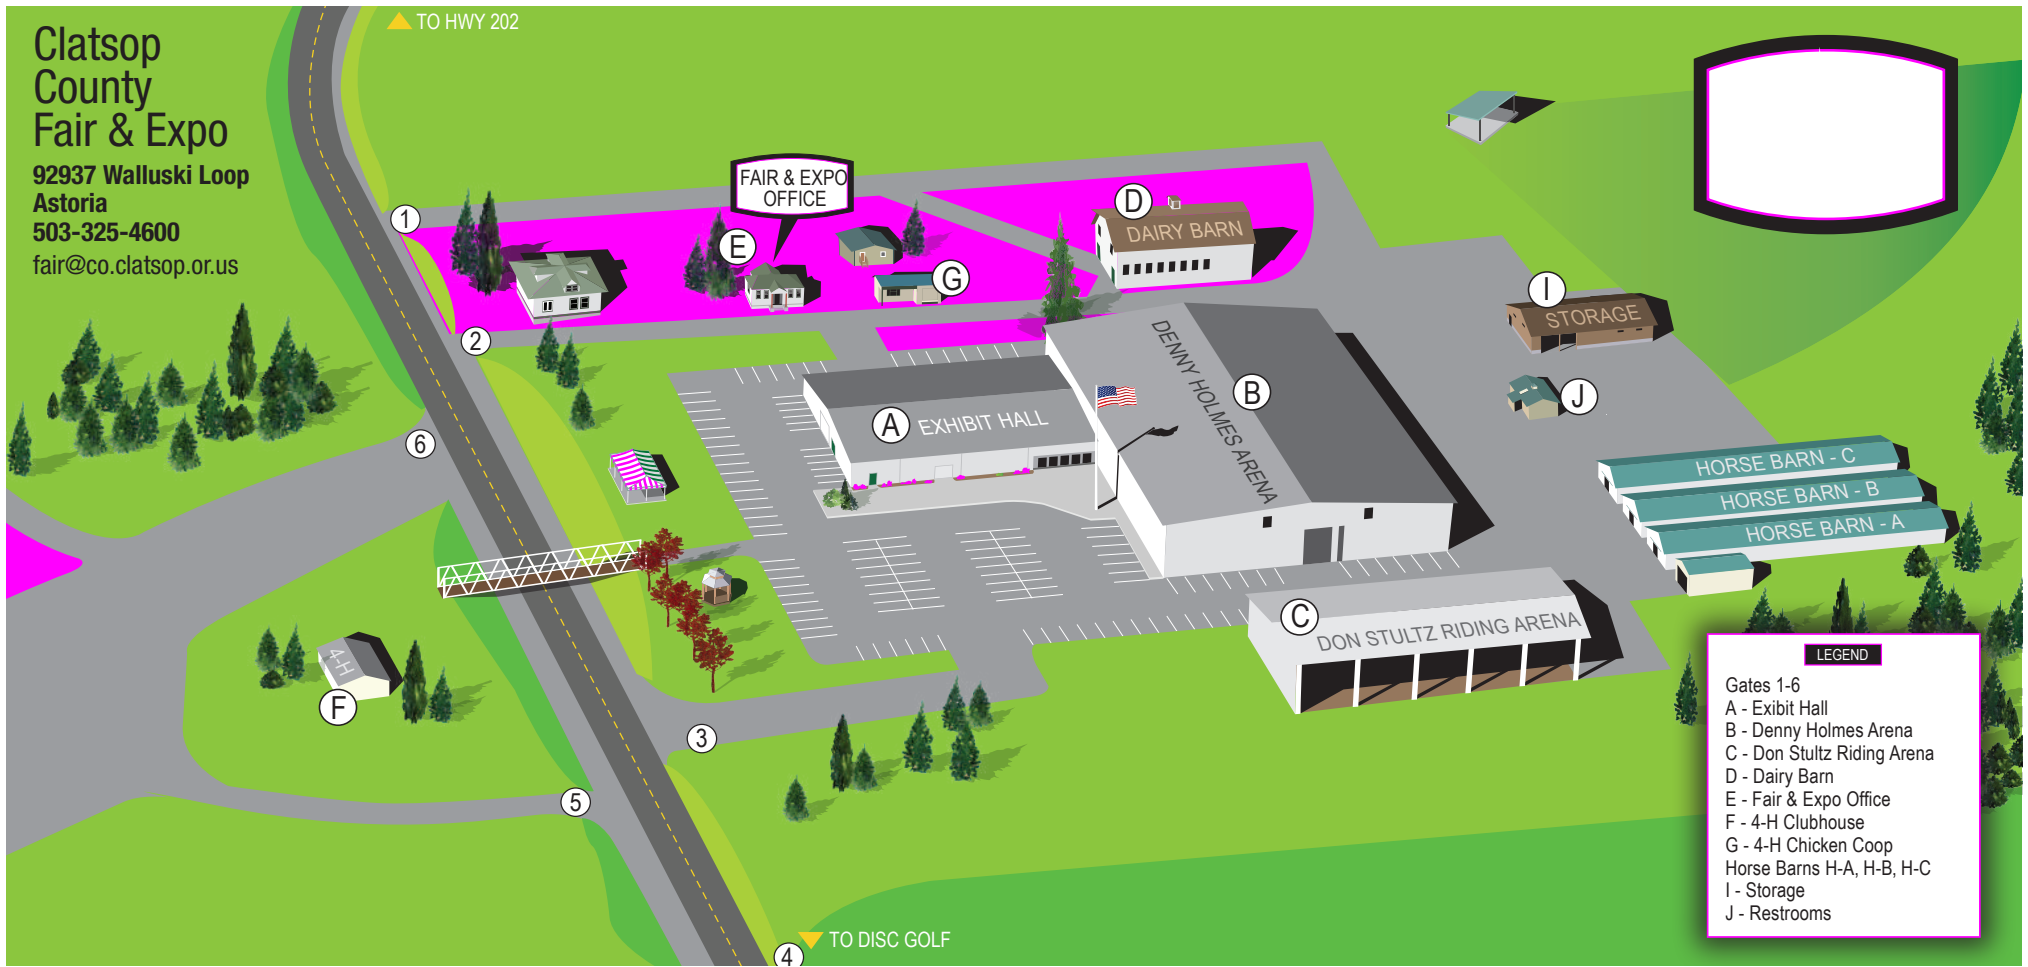

Clatsop County Fair & Expo

92937 Walluski Loop
Astoria
503-325-4600
fair@co.clatsop.or.us

Wadsworth ELECTRIC

www.wadsworthelectric.com

(503) 325-5501

WADSWE*916L9
CCB#2404

AG-BAG
Forage Solutions

**CHECK OUT
OUR
FAIR SPECIALS!**

HUSTLER
TURF EQUIPMENT

503.325.2970
92365 Hwy 101 Bus., ASTORIA
WWW.AG-BAGFS.COM

M-F: 8-5 Sat: 9-Noon