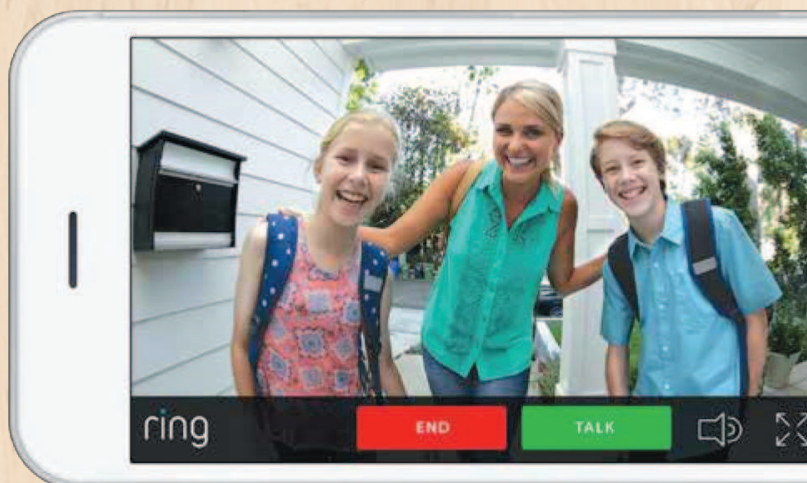

ALL REGULAR PRICED
LIGHT FIXTURES
IN-STOCK ONLY

20% OFF

ring

Video Doorbell

With a motion-activated HD camera with two-way audio that connects to your smartphone you'll never miss a visitor again.

See, hear and speak to anyone at your door from your smartphone, tablet or PC. Day or night, rain or shine - with Ring, you're always home.

Learn more at www.ring.com

- HD Camera with Two-Way Talk
- Motion Detection
- Live View
- Night Vision
- Battery or Hardwired
- Wi-Fi connected
- Weather Resistant

ring **\$169.99**

2142 Commercial, Astoria
325-4511 • 1-800-248-4511