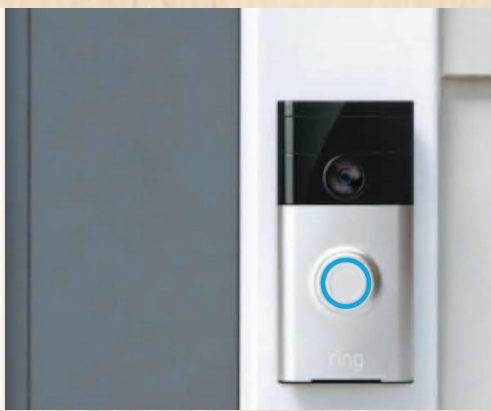

**ring**  
Video Doorbell  
With a motion-activated HD camera with two-way audio that connects to your smartphone you'll never miss a visitor again.

Bostitch BT1855K 18 Gauge Brad Nailer  
SKU 393193

**\$81.88**

See, hear and speak to anyone at your door from your smartphone, tablet or PC. Day or night, rain or shine - with Ring, you're always home.

Learn more at [www.ring.com](http://www.ring.com)

- HD Camera with Two-Way Talk
- Motion Detection
- Live View
- Night Vision
- Battery or Hardwired
- Wi-Fi Connected
- Weather Resistant