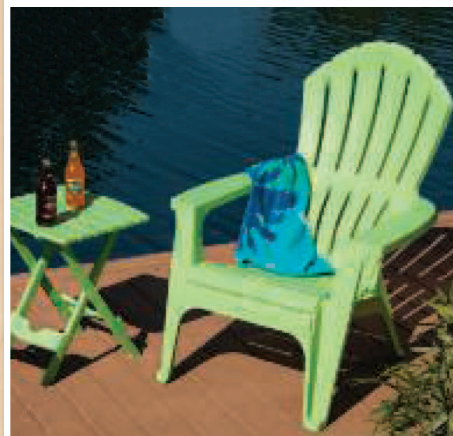

\$52⁸⁸

Char Log End Table
24" Square
TX93702

\$125⁹⁹

Char Log Single Rocker
TX93860

Leigh Country
Authentic Country Living

\$52⁸⁸

Aspen End Table
24" Square
TX95152

KIDS' ADIRONDACK CHAIR
Supports 50 lb.
18.25" W x 23" D x 23.75" H
\$9.99 Each

- Summer Green . . . 817423
- Lemon Yellow . . . 800365
- Red . . . 814168
- Pool Blue . . . 817422
- Bright Violet . . . 800370

BIG EASY® ROCKER
Heavy-duty, weather-resistant resin construction makes the collection extremely durable, while oversized proportions and an ability to support up to 350 pounds make the pieces comfortable for anyone. Stackable for convenient storage.

BIG EASY® ROCKER
Portobello, white or earth brown.
800466 800993 801037
29" W x 36" D x 41" H
\$49.99

QUIK-FOLD® TABLE
15" W x 17.5" L x 20" H
\$14.99 Each

- Cherry Red . . . 802077
- White . . . 844101
- Pool Blue . . . 817432
- Potter's Clay . . . 801921
- Gray . . . 801913
- Teal . . . 801919
- Hunter Green . . . 820222
- Portobello . . . 800864
- Summer Green . . . 814033
- Earth Brown . . . 800730
- Bluestone . . . 800770
- Bright Yellow . . . 800362

THE REALCOMFORT® ADIRONDACK COLLECTION
Add lots of exciting, bold colors and pizzazz to your outdoor area. The Adirondack is attractive, comfortable, and extremely budget friendly. RealComfort® design provides lumbar support.