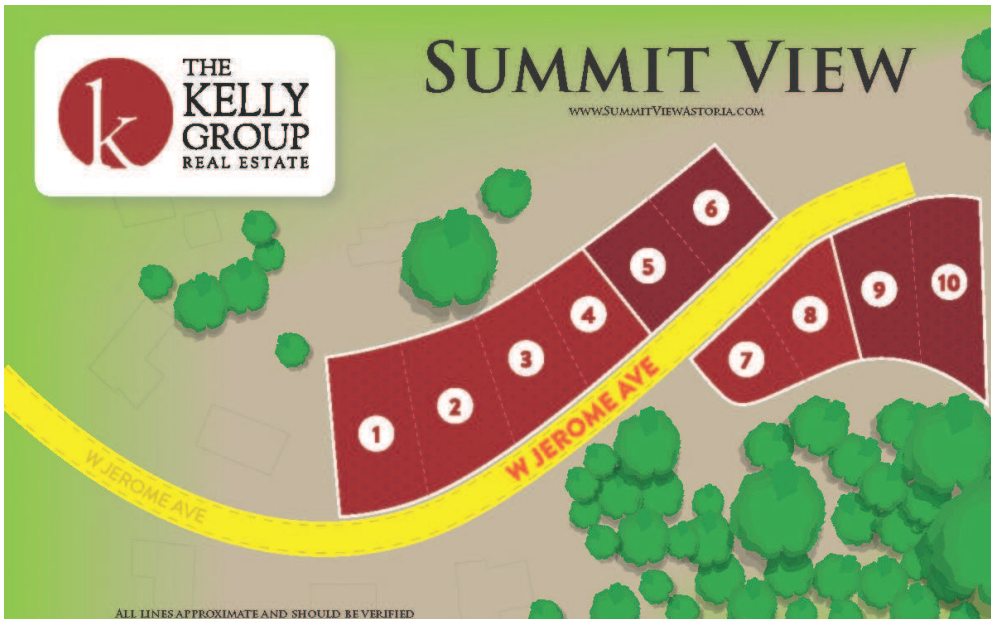

SUMMIT VIEW

WWW.SUMMITVIEWASTORIA.COM

ALL LINES APPROXIMATE AND SHOULD BE VERIFIED

186 W Jerome Avenue, Astoria
RMLS #18128196
Maggie Armstrong • Broker • Licensed in Oregon
971-901-1043
215 N Blaine Street, Newberg, OR 97132