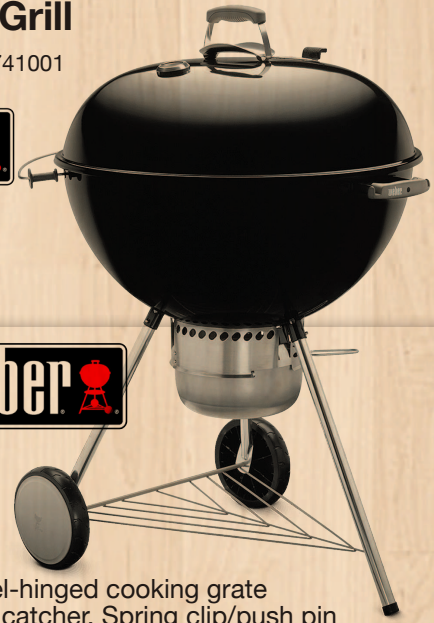

**\$139<sup>99</sup>**

**Char Log 54qt. Cooler**  
TX94012

**\$149<sup>99</sup>**

**Amber Single Rocker**  
TX36000

**\$2<sup>99</sup>**

**Top Soil**  
This combination of basic topsoil, dairy compost, fir fines, chicken compost, dark humus, aged sawdust, compost and sand makes a more fertile blend for lawns, flower beds, or anywhere you'd use "dirt" but still want a little more bang for your buck! 1 cubic foot.

**\$39<sup>99</sup>**

**Smokey Joe® Premium 14" Portable Grill**

147 sq. in. total cooking area. Plated steel cooking grate with Tuck-n-Carry lid lock allows for carrying and also lowers to double as a lid holder. Rust-resistant aluminum damper and glass-reinforced nylon handle. 803022 Model #40020

**\$95<sup>88</sup>**

**Red Folding all wood Adirondack Chair**  
TX39012

**\$85<sup>88</sup>**

**White all wood Adirondack Chair**  
TX39000

**\$99<sup>99</sup>**

**22" Original Kettle™ Charcoal Grill**  
815403 Model #741001

**\$149<sup>99</sup>**

**22" Original Kettle™ Premium Charcoal Grill**

363 sq. in. total cooking area. Plated steel-hinged cooking grate. Removable, high-capacity aluminum ash catcher. Spring clip/push pin leg assembly. Crimson, black or copper. 801301 801283 801290 Model #14403001, #14401001, #14402001