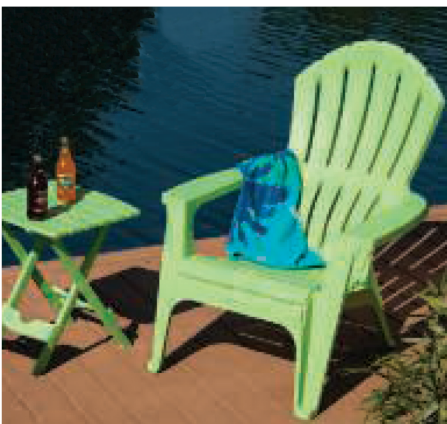

QUIK-FOLD® TABLE
15" W x 17.5" L x 20" H
$14.99 Each

- Cherry Red . . . 802077
- White . . . 844101
- Pool Blue . . . 817432
- Potter's Clay . . . 801921
- Gray . . . 801913
- Teal . . . 801919
- Hunter Green . . . 820222
- Portobello . . . 800864
- Summer Green . . . 814033
- Earth Brown . . . 800730
- Bluestone . . . 800770
- Bright Yellow . . . 800362

ADIRONDACK CHAIR
Supports 250 lb.
30" W x 32.5" D x 37.5" H
$19.99 Each

- Cherry Red . . . 819727
- White . . . 819743
- Pool Blue . . . 819715
- Potter's Clay . . . 801891
- Gray . . . 801877
- Teal . . . 801915
- Hunter Green . . . 819706
- Portobello . . . 801589
- Summer Green . . . 819697
- Earth Brown . . . 800728
- Bluestone . . . 800574
- Bright Yellow . . . 800364

THE REALCOMFORT® ADIRONDACK COLLECTION
Add lots of exciting, bold colors and pizzazz to your outdoor area. The Adirondack is attractive, comfortable, and extremely budget friendly. RealComfort® design provides lumbar support.

$2999

Smokey Joe® Charcoal Portable Grill
147 sq. in. total cooking area. Plated steel cooking grate with porcelain enamel bowl and lid. Adjustable damper with 4 air vents, 2 rust-resistant aluminum dampers and aluminum ash catcher. Glass-reinforced nylon handle.
808938 Model #10020