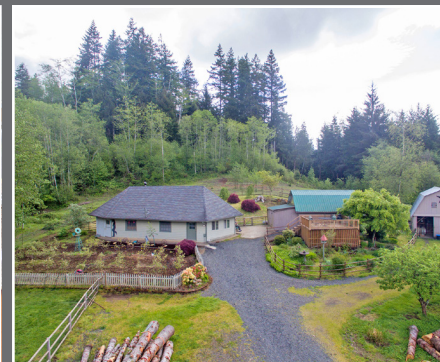

Abby Rusinovich **Pacific Pro Realty**
BROKER
503.338.9800
211 12th Street
Astoria, OR 97103

Lovely Home in a Peaceful & Picturesque Setting Just East of Popular Downtown Astoria. You Can Have it All! A Private Retreat Surrounded by Nature & Astoria Nearby. The Main House has 4 Bedrms, 4 Bath, an Office & Lots of Storage. There is a Charming 520 Sq Ft Cottage, Barn, Outbldg & Lean-To. Est Garden Area. Home & Grounds are Lovingly Maintained on this Private, Conveniently Located Property. Make this your FarmStay or Farm to Fork Gathering Place Or just keep this special place for yourself. You will be happy to call it yours!