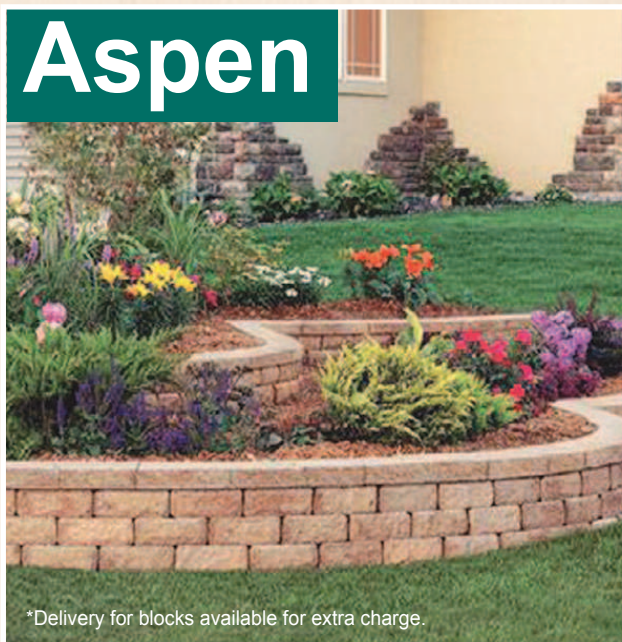

City Lumber

Founded 1904

Your Project Headquarters

"We're more than a lumber yard"

RETAINING WALL SYSTEM

BY ANCHOR WALL

Aspen

*Delivery for blocks available for extra charge.

Aspen Stone Retaining Wall Blocks

Choose from either Granite or Walnut Blend colored Aspen stone blocks to build a wall up to 2' tall. Each block is 4" T. x 12" W. x 7" D.

Diamond

*Delivery for blocks available for extra charge.

Highland stone Walnut Blend multi-color face and variety of sizes contribute to the impression of a natural block wall. 6" T. blocks, 12" D. either 6", 12", or 18" W.

ring \$169⁰⁰

Ring Video Doorbell 2

A video doorbell that allows the user to see, hear, and speak to anyone at the door from a smartphone, tablet, or PC. Features next-level security and convenience that works on any home and includes a rechargeable battery pack to power the doorbell. Can also be hardwired into existing doorbell. Connects to the home wireless internet. Instant mobile alerts are sent to any mobile device and the 2-way talk feature allows the user to answer the door from a smartphone, tablet, or PC. Built-in microphone and speakers. Motion sensors are adjustable for the ideal setting in each application. Infrared night vision, live view on-demand video and audio. Weather resistant. Lifetime purchase protection. SKU 502445