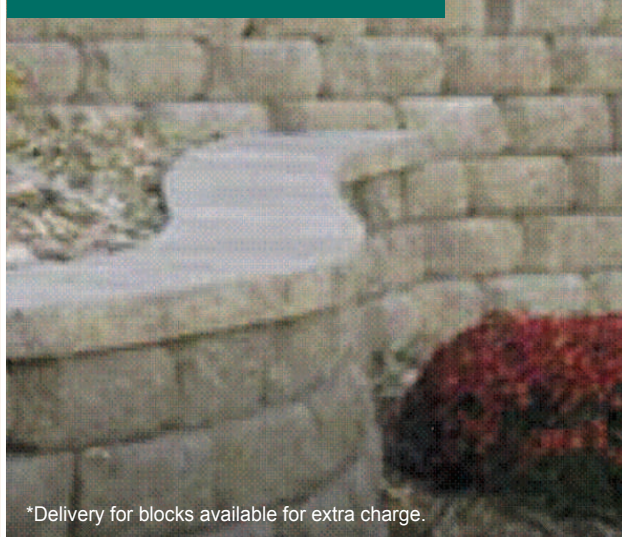

Aspen Stone Retaining Wall Blocks

Choose from either Granite or Walnut Blend colored Aspen stone blocks to build a wall up to 2' tall. Each block is 4" T. x 12" W. x 7" D.

Diamond

*Delivery for blocks available for extra charge.