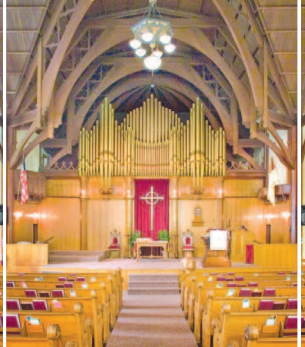

The Perfect
SETTING

Our dramatic Sanctuary seats
250 guests with the finest
pipe organ in our area.
The Craftsman Style Hall seats
200 as a unique dinner venue.

First Presbyterian
Church of Astoria
1103 Grand Ave. 503.325.1702