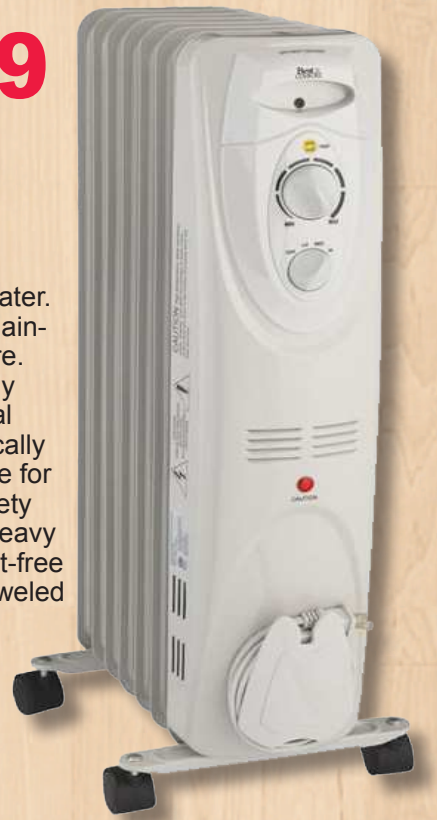

$41.99 Best Comfort Oil-Filled Radiator Heater

7-fin oil-filled radiator heater. Adjustable thermostat maintains desired temperature. 3 heat settings for energy efficient options. External cord storage. Ergonomically designed carrying handle for easy transportation. Safety features include: Solid heavy gauge steel, durable rust-free enamel finish, machine welded for leak-free operation, power indicator light, accidental overheat shut-off, front and rear carrying handles. SKU 435470

$19.99 Best Comfort Commercial Milkhouse Heater

Sturdy, large commercial-grade design with integrated fan system and shroud for a powerful, concentrated heat output. Comfort control thermostat automatically maintains desired temperature level. Carry grip on top handle for portability. Front protective bars. All-metal housing and tough construction. 11 Total safety system, including protective front guards and tip-over protection. 100 sq ft (square foot) heating area. Convenient front controls. 2 heat settings: 1300W (watt) or 1500W. SKU 428256

VOTED BEST NEW PRODUCT BY **Do it Best**