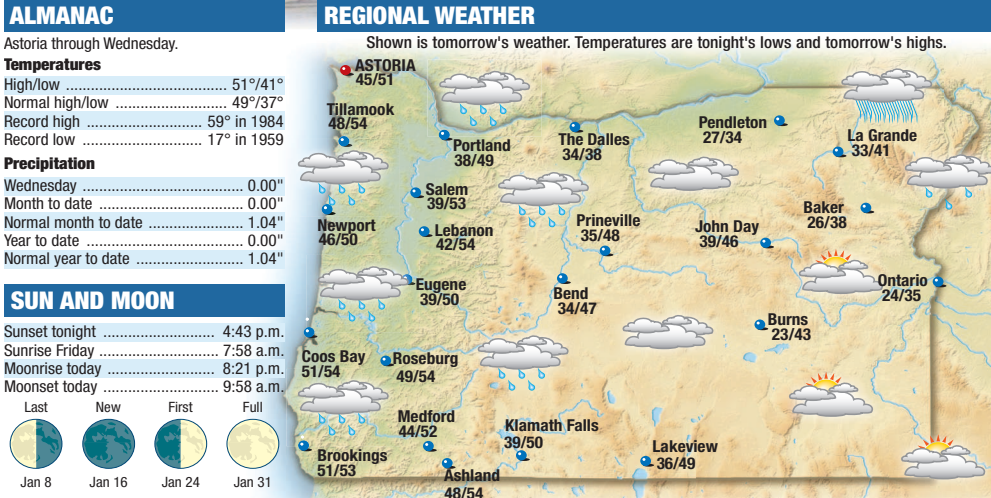

TOMORROW'S NATIONAL WEATHER

Shown are noon positions of weather systems and precipitation. Temperature bands are highs for the day.

NATIONAL CITIES

City	Today	Fri.	Sat.	Sun.	Mon.
Allanta	34/17	37/21	37/21	37/21	37/21
Boston	32/13	sn	16/1	pc	pc
Chicago	11/-2	s	11/-4	s	s
Denver	47/23	pc	50/28	pc	pc
Des Moines	8/-2	pc	11/-11	c	c
Detroit	11/-3	pc	8/-5	pc	pc
El Paso	53/33	pc	62/35	s	s
Fairbanks	15/5	c	12/5	s	s
Honolulu	82/68	pc	81/70	pc	pc
Indianapolis	10/-6	pc	9/-8	s	s
Kansas City	21/8	c	23/7	c	c
Las Vegas	66/46	pc	66/47	pc	pc
Los Angeles	73/55	pc	71/57	pc	pc
Memphis	30/17	s	38/20	s	s
Miami	60/41	s	63/50	pc	pc
Nashville	25/12	s	26/12	pc	pc
New Orleans	47/31	pc	50/34	s	s
New York	28/9	sn	15/4	s	s
Oklahoma City	43/24	pc	50/24	s	s
Philadelphia	26/11	sn	18/8	s	s
St. Louis	16/9	pc	21/1	pc	pc
Salt Lake City	39/25	pc	43/29	pc	pc
San Francisco	61/54	sh	60/50	r	r
Seattle	49/43	r	52/41	r	r
Washington, DC	28/12	sn	22/9	s	s

OBITUARIES

Bridget E. Grant Seymour, Indiana

Nov. 10, 1941 — Jan. 1, 2018

Bridget E. Grant, 76, of Seymour, Indiana, passed away on Monday, Jan. 1, 2018, at Covered Bridge. She was born on Nov. 10, 1941, in Astoria, Oregon, to the late Harold and Ellen (Parker) Leigh.

On June 26, 1965, she married Berl Grant.

She was an active member of St. Ambrose Catholic Church, numerous organizations in support of her children and grandchildren, the Indiana Arts Council, Leadership Jackson County, Sorin Society at the University of Notre Dame, the Purdue Alumni Association and was a hospice volunteer. She was also a member of Psi Iota Psi.

She is survived by her husband, Berl Grant; children Zachary Grant and Bridget "Bridey" Jacobi; grandchildren Samantha and Alana Jacobi; and brothers Michael Leigh and Tim Leigh.

She was preceded in death by her parents, and brothers Grant "Rob" Leigh and Ross "Shucks" Leigh.

Family and friends may call at Voss & Sons Funeral Service on Friday, Jan. 5, from 4 to 8 p.m. A rosary service will be held on Friday at 3:30 p.m.

A funeral Mass will be conducted by Voss & Sons Funeral Service at St. Ambrose Catholic Church on Saturday, Jan. 6, at noon, with Fathers Dan Staublin and Joseph Sheets officiating. Burial will follow at Riverview Cemetery.

Memorials may be given to the Les Gilkey Music Scholarship, or Guardian Angel Scholarship Fund at St. Ambrose, in care of Voss & Sons Funeral Service, 316 N. Chestnut St., Seymour, IN 47274.

Online condolences may be given on the funeral home website at vossfuneralservice.com

DEATHS

Jan. 2, 2018

MANLEY, Matthew A., 42, of Tualatin, died in a drowning accident on the ocean beach near Seaside. Ocean View

Funeral & Cremation Service of Astoria is in charge of the arrangements.

Jan. 1, 2018

KYSER, Ronald E., 65, of

Elsie, died in Portland. Omega Funeral and Cremation Service of Portland is in charge of the arrangements. No service is planned.

ON THE RECORD

Assault