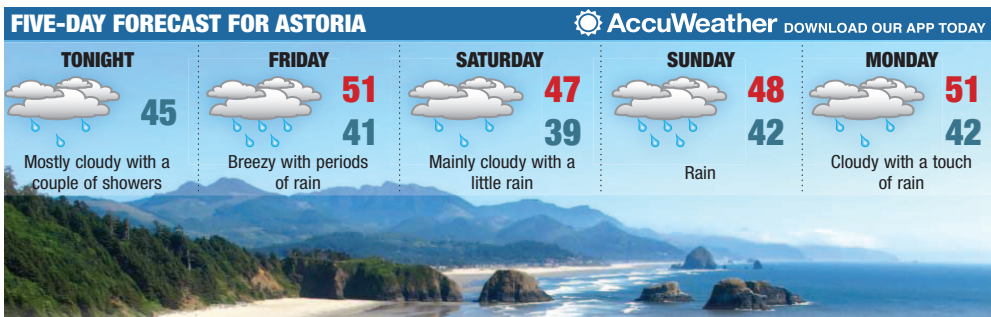

TOMORROW'S NATIONAL WEATHER

Shown are noon positions of weather systems and precipitation. Temperature bands are highs for the day.

NATIONAL CITIES

City	Today	Fri.	Sat.	Sun.	Mon.
Allanta	34/17	37/21	37/21	37/21	37/21
Boston	32/13	sn	16/1	pc	pc
Chicago	11/-2	s	11/-4	s	s
Denver	47/23	pc	50/28	pc	pc
Des Moines	8/-2	pc	11/-11	c	c
Detroit	11/-3	pc	8/-5	pc	pc
El Paso	53/33	pc	62/35	s	s
Fairbanks	15/5	c	12/5	s	s
Honolulu	82/68	pc	81/70	pc	pc
Indianapolis	10/-6	pc	9/-8	s	s
Kansas City	21/8	c	23/7	c	c
Las Vegas	66/46	pc	66/47	pc	pc
Los Angeles	73/55	pc	71/57	pc	pc
Memphis	30/17	s	38/20	s	s
Miami	60/41	s	63/50	pc	pc
Nashville	25/12	s	26/12	pc	pc
New Orleans	47/31	pc	50/34	s	s
New York	28/9	sn	15/4	s	s
Oklahoma City	43/24	pc	50/24	s	s
Philadelphia	26/11	sn	18/8	s	s
St. Louis	16/9	pc	21/1	pc	pc
Salt Lake City	39/25	pc	43/29	pc	pc
San Francisco	61/54	sh	60/50	r	r
Seattle	49/43	r	52/41	r	r
Washington, DC	28/12	sn	22/9	s	s

OBITUARIES

Bridget E. Grant Seymour, Indiana

Nov. 10, 1941 — Jan. 1, 2018

Bridget E. Grant, 76, of Seymour, Indiana, passed away on Monday, Jan. 1, 2018, at Covered Bridge. She was born on Nov. 10, 1941, in Astoria, Oregon, to the late Harold and Ellen (Parker) Leigh.

On June 26, 1965, she married Berl Grant.

She was an active member of St. Ambrose Catholic Church, numerous organizations in support of her children and grandchildren, the Indiana Arts Council, Leadership Jackson County, Sorin Society at the University of Notre Dame, the Purdue Alumni Association and was a hospice volunteer. She was also a member of Psi Iota Psi.

She is survived by her husband, Berl Grant; children Zachary Grant and Bridget "Bridey" Jacobi; grandchildren Samantha and Alana Jacobi; and brothers Michael Leigh and Tim Leigh.

She was preceded in death by her parents, and brothers Grant "Rob" Leigh and Ross "Shucks" Leigh.

Family and friends may call at Voss & Sons Funeral Service on Friday, Jan. 5, from 4 to 8 p.m. A rosary service will be held on Friday at 3:30 p.m.

A funeral Mass will be conducted by Voss & Sons Funeral Service at St. Ambrose Catholic Church on Saturday, Jan. 6, at noon, with Fathers Dan Staublin and Joseph Sheets officiating. Burial will follow at Riverview Cemetery.

Memorials may be given to the Les Gilkey Music Scholarship, or Guardian Angel Scholarship Fund at St. Ambrose, in care of Voss & Sons Funeral Service, 316 N. Chestnut St., Seymour, IN 47274.

Online condolences may be given on the funeral home website at vossfuneralservice.com

DEATHS

Jan. 2, 2018

MANLEY, Matthew A., 42, of Tualatin, died in a drowning accident on the ocean beach near Seaside. Ocean View

Funeral & Cremation Service of Astoria is in charge of the arrangements.

Jan. 1, 2018

KYSER, Ronald E., 65, of

Elsie, died in Portland. Omega Funeral and Cremation Service of Portland is in charge of the arrangements. No service is planned.

ON THE RECORD

Assault