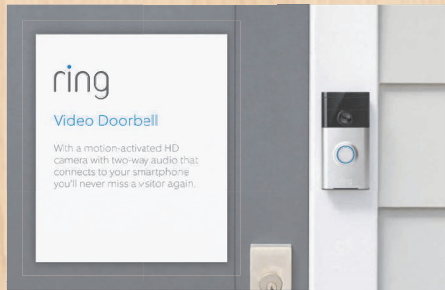

"We're more than a lumber yard"

City Lumber

Founded 1904
Your Project Headquarters