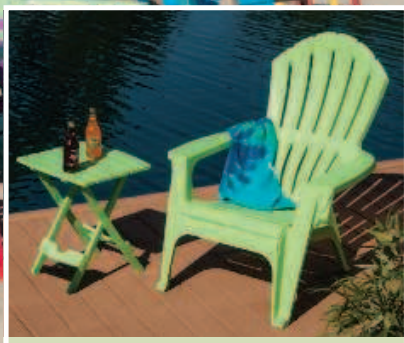

City Lumber

Founded 1904

Your Project Headquarters

"We're more than a lumber yard"

Smokey Joe® Charcoal Grill

14-inch diameter cooking grate is perfect to serve up small meals for picnics or camping. Features a plated steel cooking grate, porcelain-enameled bowl and lid, adjustable damper with 4 air vents, aluminum ash catcher, glass-reinforced nylon handle and 2 rust-resistant aluminum dampers. Limited 10-year warranty. 10 lbs. SKU 808938

$29.99

PRATT & LAMBERT PAINTS
Never compromise®

$59.99

Go-Anywhere® Gas Grill

6,500 BTU, 160 sq. in. total cooking area. Legs fold up to lock the lid in place for carrying. Patented cooking system evenly distributes heat. Propane sold separately. 808881 Model #1141001

Starting at **$35.99**

Accolade Interior Flat Wall Paint

• Bright white base
• Gallon-sized container
771440
Multiple sheens available.

Starting at **$31.99**

RedSeal Exterior Flat House Paint

• Base
• Gallon-sized container
784474
Multiple sheens available.

$199.00

Q®1200™ LP Gas Grill

8,500 BTU, 189 sq. in. total cooking area. Stainless-steel burner, porcelain-enameled cast-iron cooking grates and electronic ignition. Infinite-control burner valve, cast-aluminum body and two folding work tables with built-in lid thermometer. Blue, fuschia, purple, orange, green, black or red. Model #108001

$249.00

Q®2200™ LP Gas Grill

12,000 BTU. 280 sq. in. total cooking area. Split porcelain-enameled cast-iron cooking grates. Infinite-control burner valve, removable catch pan, cast-aluminum lid and body, glass-reinforced nylon frame. Two side shelves. Electronic ignition. 800741 Model #54060001

Q® Portable Cart 800758 Model #6557 **$69.99**

$18.88

Railroad Ties

Great for landscaping or retaining walls. Approximately 8' long.

$42.88