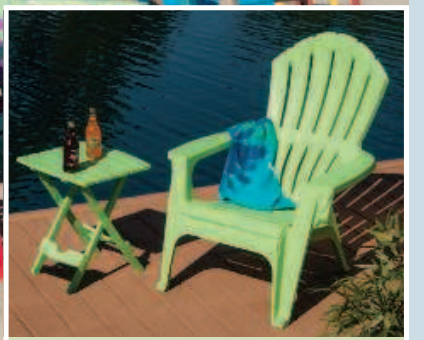

Bluestone 800770	Bluestone 800574
White 844101	White 819743
Cherry Red 802077	Cherry Red 819727
Hunter Green 820222	Hunter Green 819706
Bright Violet 800366	Bright Violet 800369
Summer Green 814033	Summer Green 819697
Pacific 800716	Pacific 800562
Portobello 800864	Portobello 801589
Pool Blue 817432	Pool Blue 819715
Earth Brown 800730	Earth Brown 800728
Lemon Yellow 800362	Lemon Yellow 800364
Merlot 800805	Merlot 800627

KIDS' ADIRONDACK CHAIR

Supports 50 lb.
18.25"W x 23"D x 23.75"H
$9.99 Each