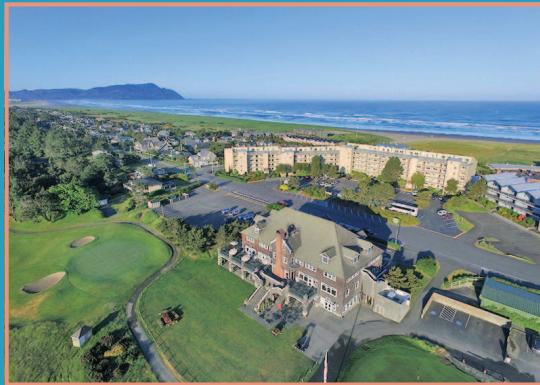

BEACH HOME OPPORTUNITIES

TREASURED GEARHART PALISADES

Winning combination of spectacular ocean views, off the beaten path location and engaging one level home! This custom home does not disappoint. Much thought was given to excellent layout. MLS# 17239189
NEW PRICE \$1,292,000

OCEAN VIEW CONDO

Enjoy soothing ocean views while relaxing in your living rm or out on your deck. Turn-Key Ready now. Just bring your toothbrush. MLS# 16268892
\$164,000

PICTURESQUE SETTING

Home at Creek's edge offers marvelous views of water, trees & nature. Share this gracious space with the ducks, birds & nature. MLS# 17692585
NEW PRICE \$349,900

CHARMING COTTAGE

You'll take pleasure in the cozy spaces, updated kitchen, front sitting porch, back-yard space, easy maintenance and excellent location to beach & eateries. MLS# 17396805
\$289,900

CAPTIVATING LOCATION

Panoramic ocean views spanning from Tillamook Head & Lighthouse to the Washington Coastline. A Magical place to build your dream house. MLS# 17522264
\$434,500

VIEWS & VALUE

Love living in this beautiful ocean view home located in the tranquil neighborhood of Gearhart Highlands. Gated Community. MLS# 16582503
NEW PRICE \$549,000