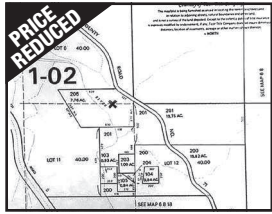

120 SE Heron Ave.  
Warrenton  
**\$169,000**

90585 Hwy 202  
Astoria  
**\$168,000**

625 E. Harbor  
Warrenton  
**\$165,000**

89657 Hwy 101  
Warrenton  
**\$164,000**

55 Tye  
Hammond  
**\$150,000**

SALE PENDING  
1251 D Ave.  
Seaside  
**\$149,900**