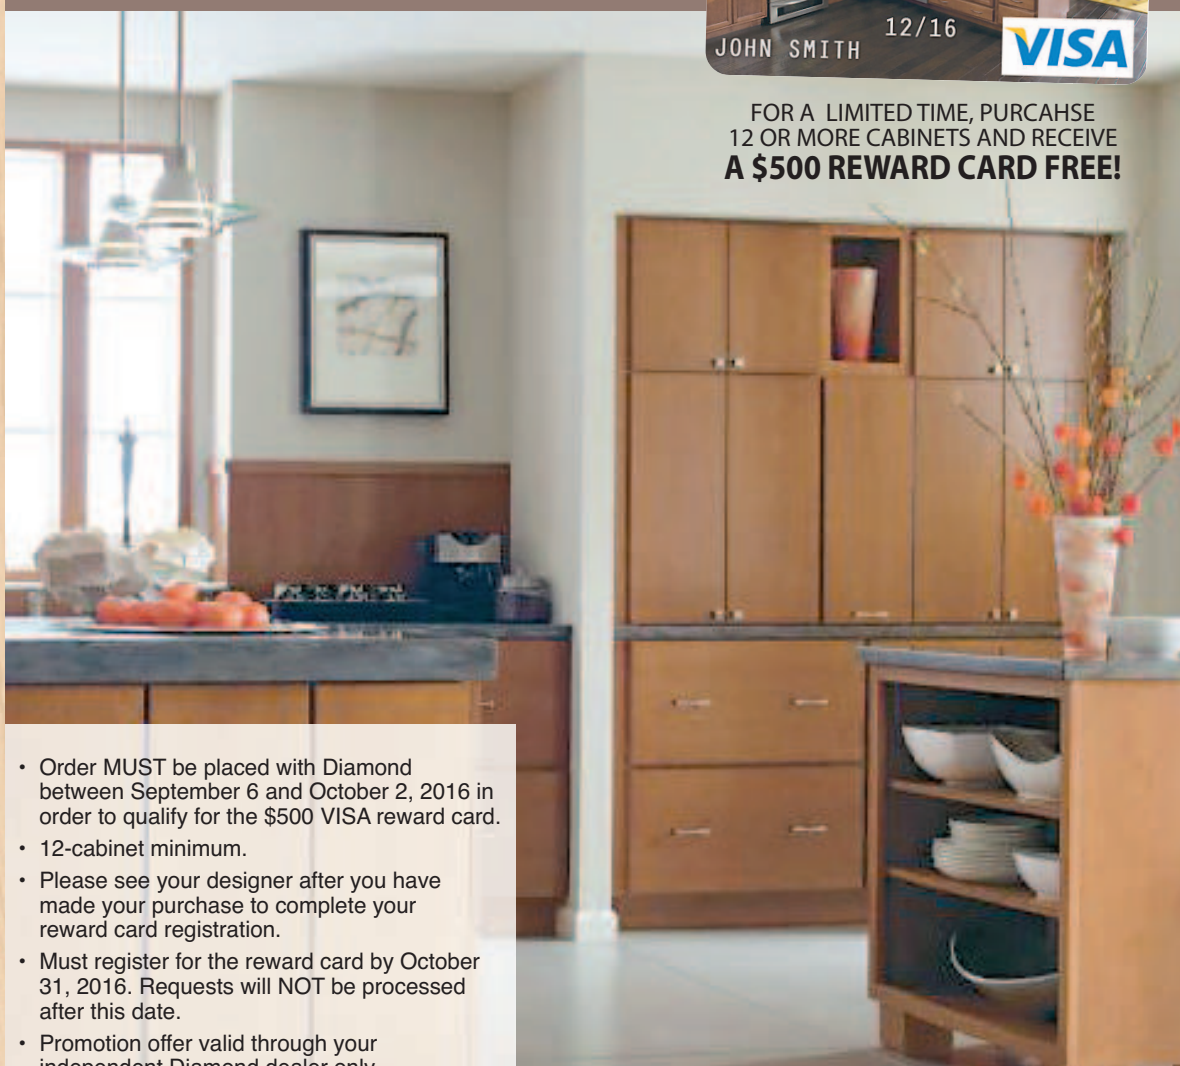

SEPT. 6 - OCT. 2, 2016

FOR A LIMITED TIME, PURCHASE 12 OR MORE CABINETS AND RECEIVE A \$500 REWARD CARD FREE!

- Order MUST be placed with Diamond between September 6 and October 2, 2016 in order to qualify for the \$500 VISA reward card.
- 12-cabinet minimum.
- Please see your designer after you have made your purchase to complete your reward card registration.
- Must register for the reward card by October 31, 2016. Requests will NOT be processed after this date.
- Promotion offer valid through your independent Diamond dealer only.
- All cards will be mailed within 60 days of registration.
- One consumer reward per household.