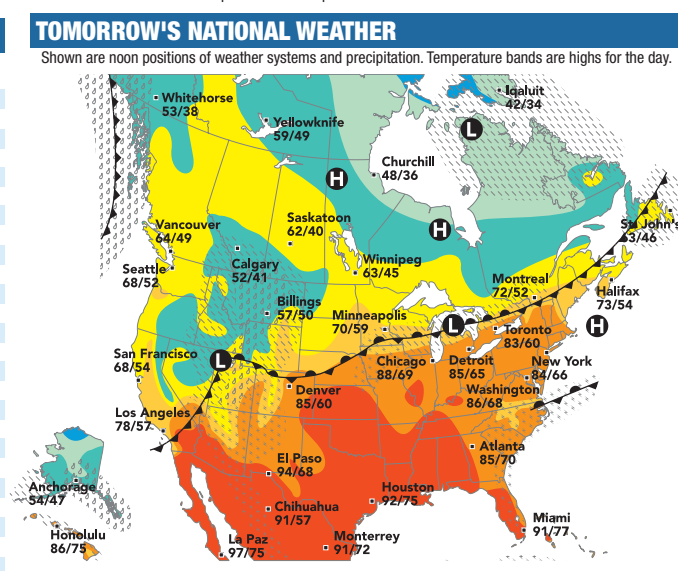

County unemployment rate climbs slightly in August

The Daily Astorian

Clatsop County's seasonally adjusted unemployment rate was 5.4 percent in August, up 0.3 percent from the previous month but down 0.3 percent from the year prior, according to the state Employment Department. The county had the same unemployment rate as the state, and was one-half percent higher than the national rate.

The county expected to

lose 50 jobs in August, but ultimately lost 140. That left non-farm payroll employment at 17,970, 440 more than a year before, for a growth rate of 2.4 percent.

In August, the private sector shed 90 jobs, and the government another 50. Food services and drinking places were the only significant points of growth, adding 30 jobs. Food manufacturing trimmed 40 jobs. Accommodations cut 40. Local govern-

ment education fell by 50 jobs over the month.

Columbia County's seasonally adjusted unemployment rate was 6.7 percent in August, up 0.3 percent from the previous month but down 0.6 percent from the year prior.

Tillamook County, meanwhile, had a seasonally adjusted unemployment rate in August of 5.6 percent, up 0.3 percent from the previous month but down 0.3 percent from a year prior.

BIRTH

Sept. 11, 2016

JENSEN, Jess, and PAINTER, Anthony, of Seaside, a boy Rhody Alexander Painter, born at Columbia Memorial Hospital in Astoria. Grandparents are Jeanie Painter, Tim Painter, Pam Monroe and Mike Jensen.

PUBLIC MEETINGS

WEDNESDAY
Seaside Tourism Advisory Committee, 3 p.m., City Hall, 989 Broadway.

THURSDAY
Sunset Empire Transportation District Board, 9 a.m., Astoria Transit Center Conference Room, 900 Marine Drive.

Cannon Beach Planning Commission, 6 p.m., City Hall, 163 E. Gower St.

LOTTERIES

OREGON
Tuesday's Pick 4:
1 p.m.: 2020
4 p.m.: 2944
7 p.m.: 4286
10 p.m.: 4218

WASHINGTON
Tuesday's Daily Game: 2-1-3
Tuesday's Keno: 06-12-23-26-27-31-32-34-37-41-47-49-53-57-61-66-67-71-75-80
Tuesday's Match 4: 16-18-20-23
Tuesday's Mega Millions: 02-22-34-62-72, Mega Ball: 2
Estimated jackpot: $20 million

ON THE RECORD

DUII

- At 1 a.m. Saturday, Clatsop County Sheriff's Office arrested Daniel Joseph Garrido, 20, of Hammond, for driving under the influence of intoxicants on Iredale Street and Pacific Drive in Hammond.
- At 9:58 p.m. Saturday, Astoria Police arrested Peter Louis Tadei, 58, of Astoria, for DUII on Alameda Avenue and Melbourne Avenue.

Assault

- At 11:52 a.m. Saturday, Clatsop County Sheriff's Office arrested Scott Allen Rogers, 32, of Astoria, for fourth-degree assault on the 92000 block of Willow Road in Astoria.
- At 6:48 p.m. Sunday, Astoria Police arrested Robert Joseph Galaviz, 37, of Astoria, for fourth-degree assault on the 500 block of Marine Drive.

MEMORIAL

Sunday, Sept. 25
FERGUSON, Darrel — Memorial at 2 p.m. at the Clatsop County Fairgrounds, 92937 Walluski Loop.