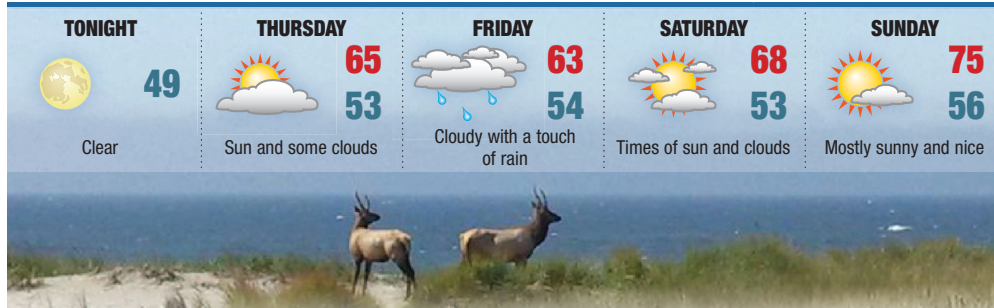

The Oregonian reported a judge on Tuesday ordered the airline's Chapter 11 bankruptcy to be converted to a Chapter 7

liquidation effective Wednesday.

SeaPort provided air service between Astoria Regional Airport and Portland or Newport in the spring of 2008 to 2010.

SeaPort, which primarily operates out of its Portland and Memphis hubs, filed for Chapter 11 bankruptcy protection in February.

ALMANAC

Astoria through Tuesday.

Temperatures

High/low 67°/49°
 Normal high/low 67°/49°
 Record high 86° in 2014
 Record low 40° in 1985