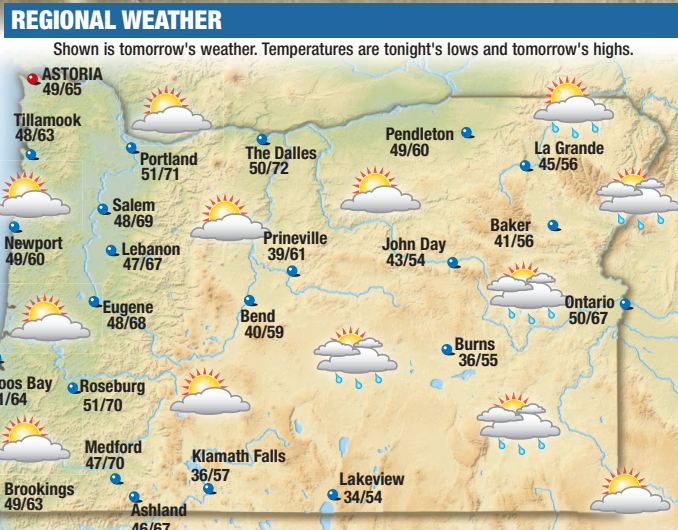

Last Sep 23
 New Sep 30
 First Oct 8
 Full Oct 15

UNDER THE SKY

Tonight's Sky: Cygnus the Swan will be at zenith around 9:35 p.m.

Source: Jim Todd, OMSI

TOMORROW'S TIDES

Astoria / Port Docks

Time	High	Low
6:39 a.m.	6.9 ft.	12:17 a.m.
6:14 p.m.	8.3 ft.	12:12 p.m.
		-0.4 ft.
		1.9 ft.

NATIONAL CITIES

City	Today	Thu.
Atlanta	89 70 s 85 70 pc	81 62 s
Boston	82 63 s 81 62 s	81 62 s
Chicago	88 66 pc 88 69 pc	81 62 s
Denver	84 53 c 85 60 pc	81 62 s
Des Moines	92 71 pc 83 70 r	81 62 s
Detroit	82 65 pc 85 65 pc	81 62 s
El Paso	93 71 pc 94 68 pc	81 62 s
Fairbanks	62 45 c 53 40 r	81 62 s
Honolulu	86 72 s 86 75 s	81 62 s
Indianapolis	88 64 s 88 66 pc	81 62 s
Kansas City	90 69 pc 87 67 pc	81 62 s
Las Vegas	88 71 pc 84 59 t	81 62 s
Los Angeles	83 66 pc 78 57 pc	81 62 s
Memphis	93 70 s 94 72 s	81 62 s
Miami	91 77 l 91 77 pc	81 62 s
Nashville	91 65 s 92 68 s	81 62 s
New Orleans	94 78 s 93 77 pc	81 62 s
New York	84 66 s 84 66 s	81 62 s
Oklahoma City	92 67 s 91 67 s	81 62 s
Philadelphia	86 65 pc 86 65 s	81 62 s
St. Louis	93 68 s 92 68 pc	81 62 s
Salt Lake City	83 61 pc 70 46 r	81 62 s
San Francisco	66 56 pc 68 54 pc	81 62 s
Seattle	67 49 s 68 52 pc	81 62 s
Washington, DC	85 69 pc 86 68 pc	81 62 s