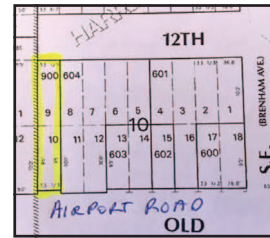

TL02001 & TL02000 Old Hwy 30, Astoria  
**\$65,000**

41055 Hillcrest Loop, Astoria  
**\$50,000**

TL5700 Alameda Ave, Astoria  
**\$50,000**

TL#00900 Airport Rd, Warrenton  
**\$49,500**

The memories  
made in your  
**HOME** are  
**Priceless...**