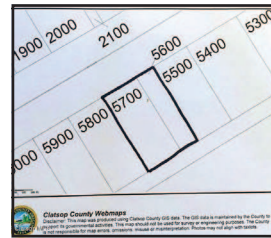

TL5700 Alameda Ave, Astoria
$50,000