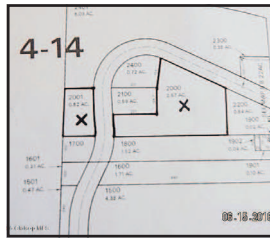

TL02001 & TL02000 Old Hwy 30, Astoria  
**\$65,000**

41055 Hillcrest Loop, Astoria  
**\$50,000**

TL5700 Alameda Ave, Astoria  
**\$50,000**

TL#00900 Airport Rd, Warrenton  
**\$49,500**

The memories  
made in your  
**HOME** are  
**Priceless...**