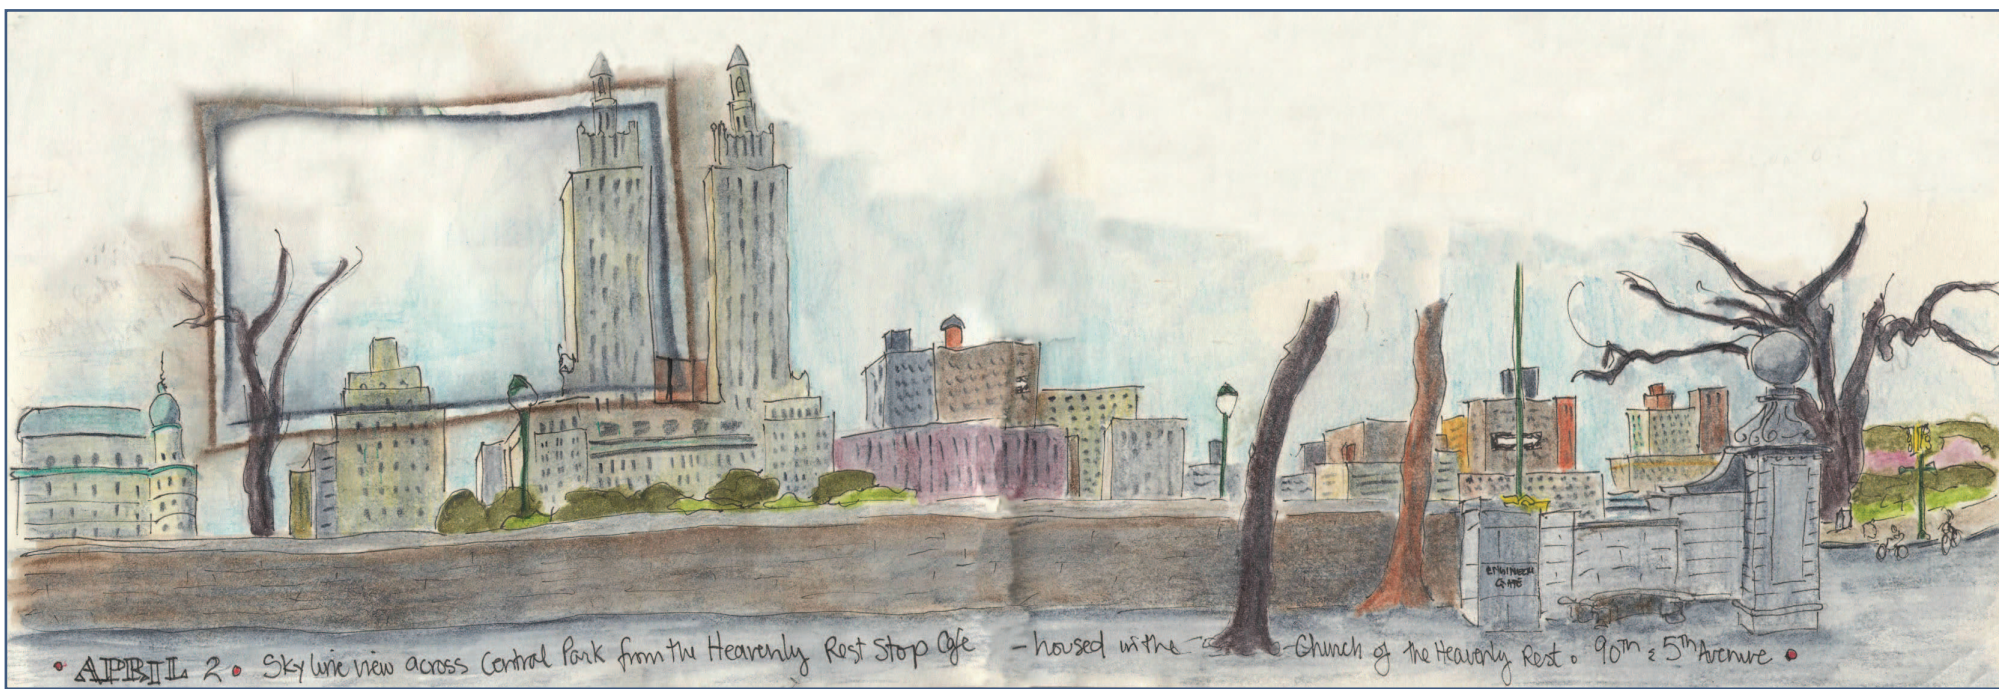

TRAVELING SKETCHBOOK of Christi Payne

our coast

MAGAZINE

3 WAYS TO GET YOUR COPY TODAY!

ORDER ONLINE
www.DiscoverOurCoast.com/order
STOP BY ONE OF OUR 3 LOCATIONS
Astoria • 949 Exchange St.
Seaside • 1555 N. Roosevelt Dr.
Long Beach • 205 Bolstad Ave. E. #2
or **CALL HOLLY LARKINS**
at 503-325-3211, x227
Email: hlarkins@dailyastorian.com