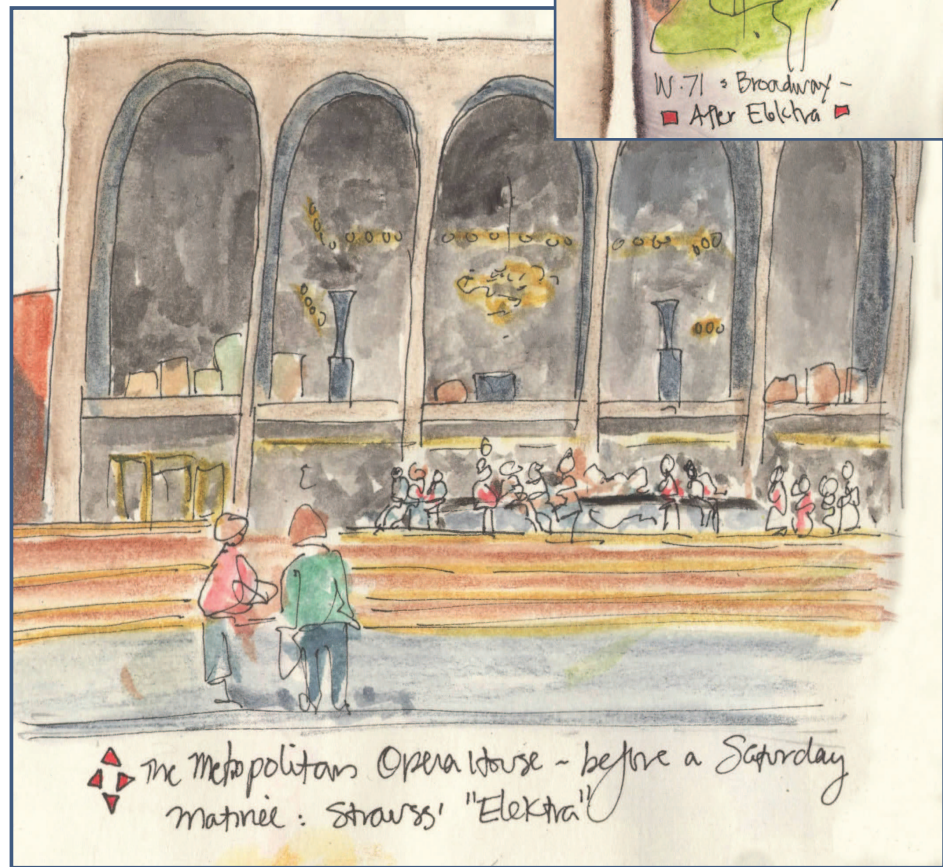

TRAVELING SKETCHBOOK of Christi Payne

our coast

MAGAZINE

3 WAYS TO GET YOUR COPY TODAY!

ORDER ONLINE
www.DiscoverOurCoast.com/order
STOP BY ONE OF OUR 3 LOCATIONS
Astoria • 949 Exchange St.
Seaside • 1555 N. Roosevelt Dr.
Long Beach • 205 Bolstad Ave. E. #2
or **CALL HOLLY LARKINS**
at 503-325-3211, x227
Email: hlarkins@dailyastorian.com