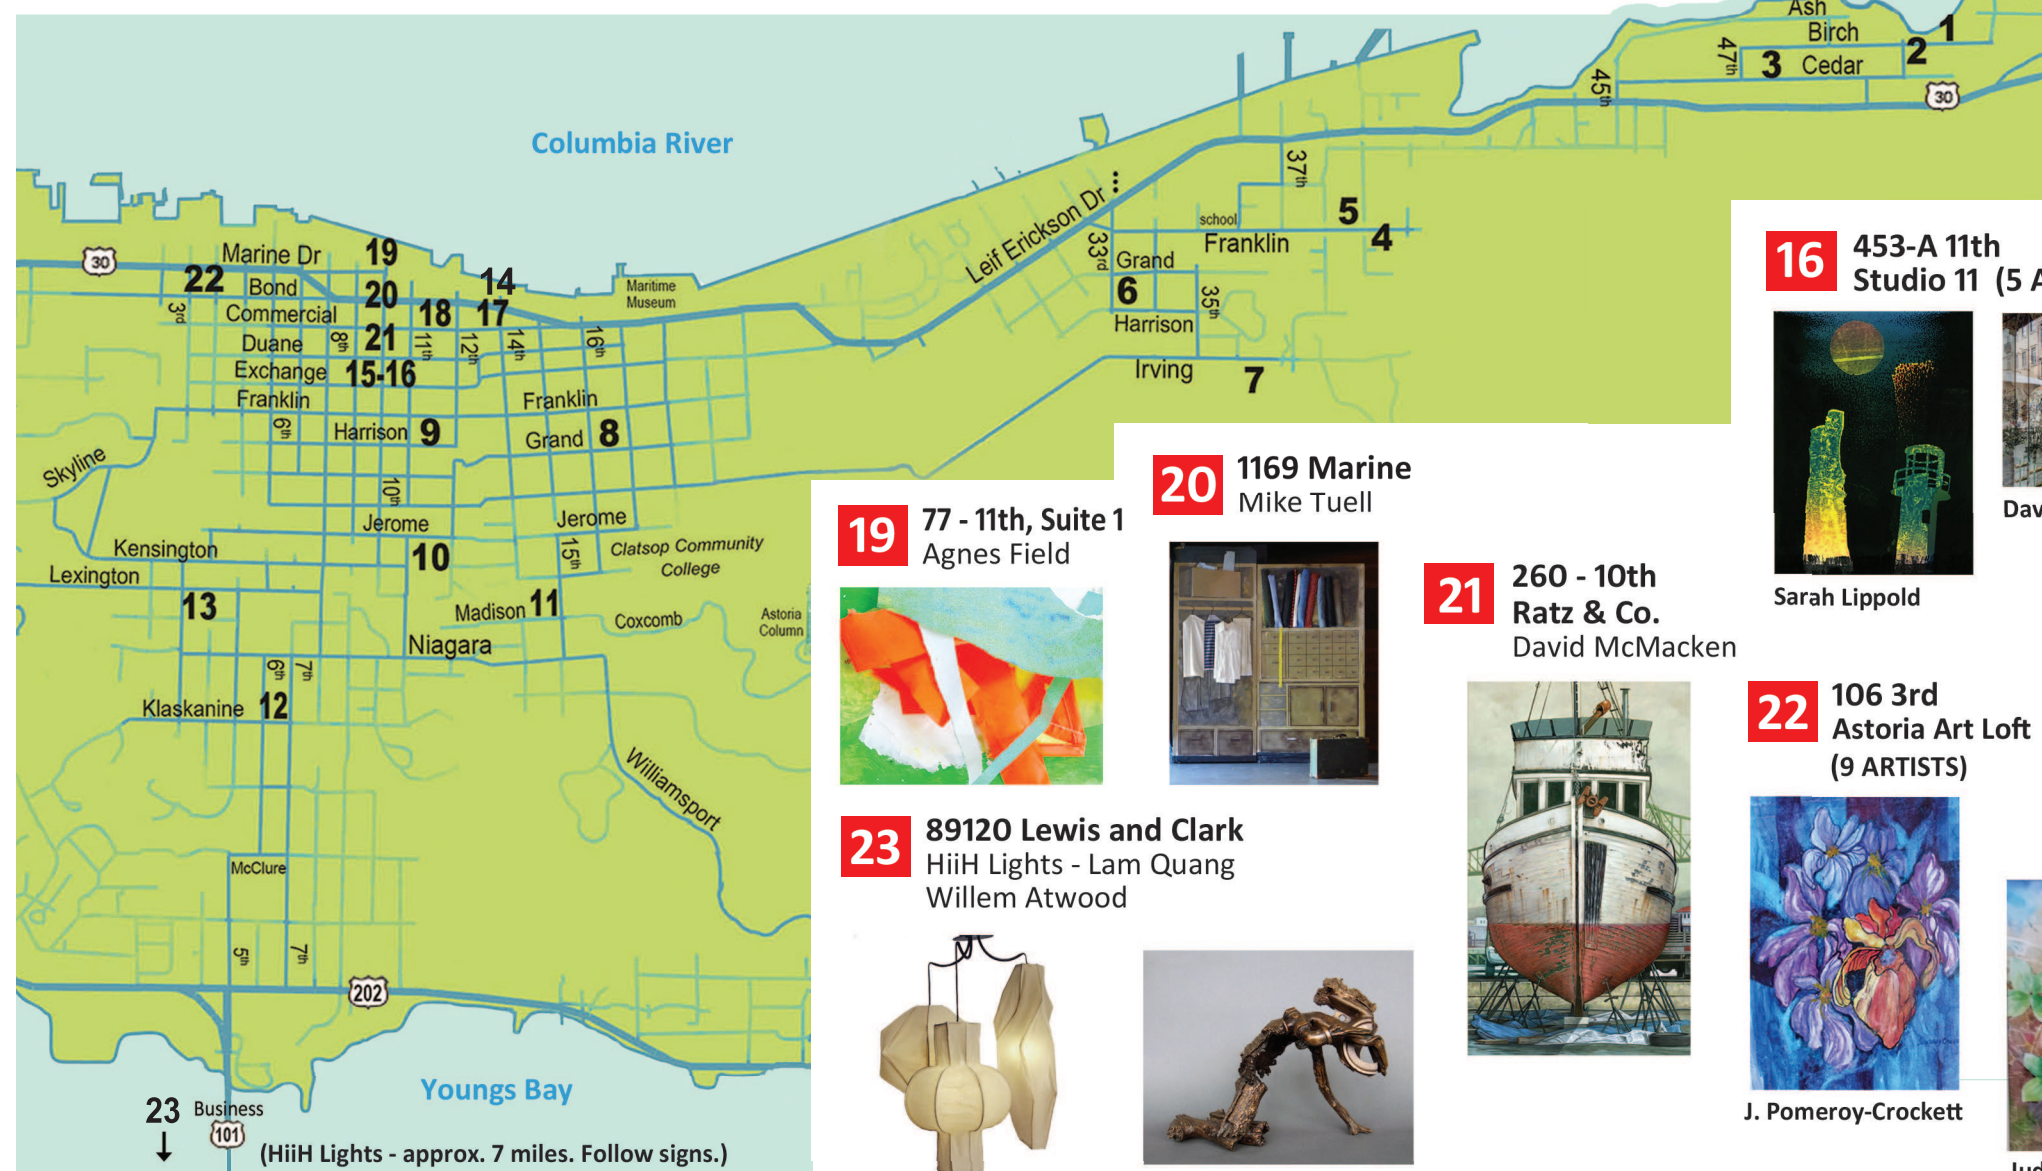

ASTORIA OPEN STUDIO TOUR

SATURDAY & SUNDAY, JULY 30 - 31 from 10AM - 4PM

TOUR TIPS: Use this map or one of the full color tour guides found at Imogen Gallery, RiverSea Gallery, Maiden Astoria, LightBox Photographic Gallery or Studio 11 to choose which studios you want to visit. Hop in your vehicle or desired mode of transpiration and travel to each studio at your own pace. Be prepared to be amazed and inspired by Astoria's artists! Find it too hard to choose? Go online to www.astoriavisualarts.org to read more about each artist.