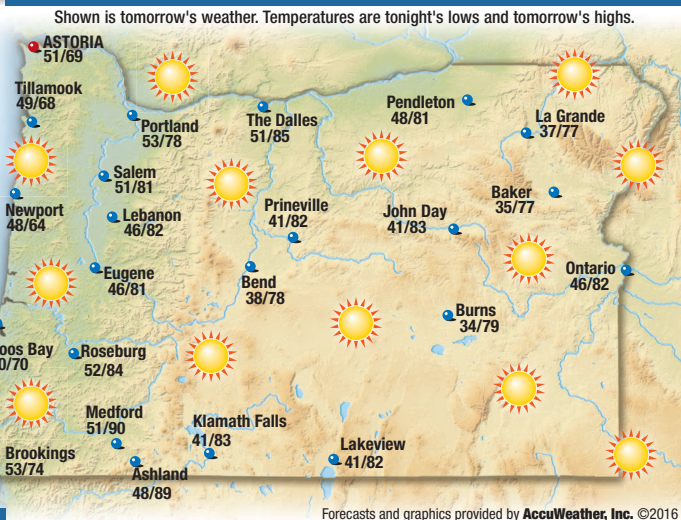

SUN AND MOON

Sunset tonight 9:11 p.m.
 Sunrise Saturday 5:25 a.m.
 Moonrise today 11:57 p.m.
 Moonset today 9:58 a.m.

Last New First Full
 June 27 July 4 July 11 July 19

REGIONAL WEATHER

UNDER THE SKY

Tonight's Sky: Carolyn Jean Shoemaker's birthday (1929).