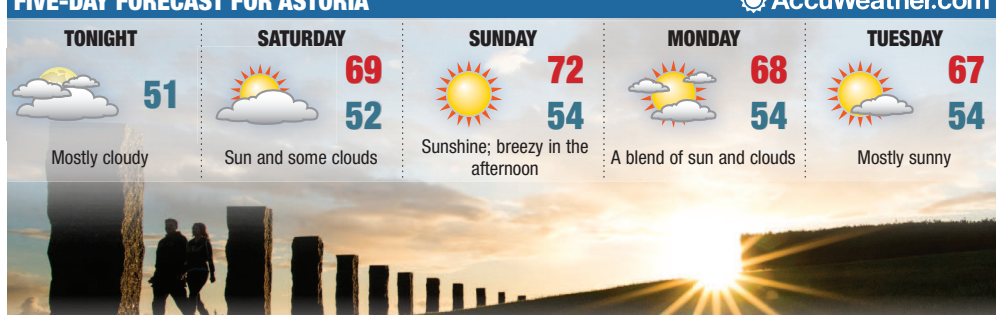

FIVE-DAY FORECAST FOR ASTORIA

ALMANAC

Astoria through Thursday.

Temperatures
High/low ..... 61°/55°
Normal high/low ..... 65°/51°
Record high ..... 90° in 1926
Record low ..... 40° in 1977

Precipitation
Thursday ..... 0.27"
Month to date ..... 1.90"
Normal month to date ..... 2.13"
Year to date ..... 39.12"
Normal year to date ..... 35.74"

SUN AND MOON

Sunset tonight ..... 9:11 p.m.
Sunrise Saturday ..... 5:25 a.m.
Moonrise today ..... 11:57 p.m.
Moonset today ..... 9:58 a.m.

Last New First Full
June 27 July 4 July 11 July 19