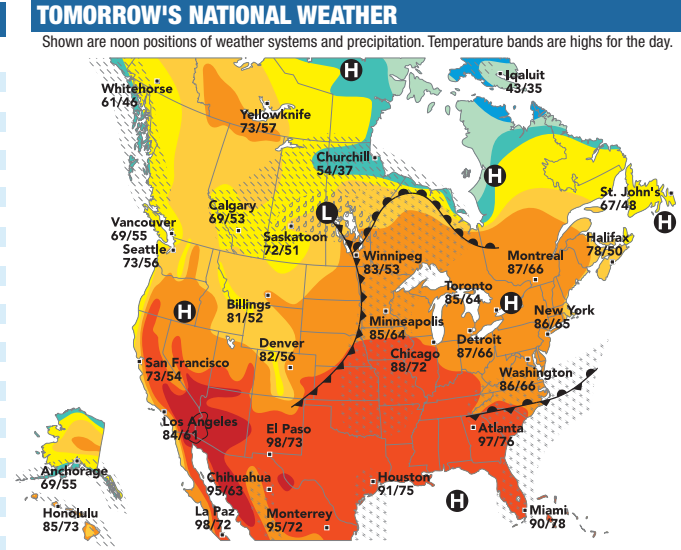

TOMORROW'S NATIONAL WEATHER

McIntosh elected Circuit Court judge

Attorney won over 50 percent in primary

By KYLE SPURR
The Daily Astorian

Dawn McIntosh will become the newest Clatsop County Circuit Court judge in January.

The Secretary of State's Office certified the May primary election results last week, and notified McIntosh that she won with 50.2 percent of the vote. The slight majority is enough to avoid a runoff election this fall against challenger David Goldthorpe.

Goldthorpe, a deputy district attorney, withdrew his plans to challenge the outcome of the election. Requesting a recount would have cost more than $3,000, he said.

Goldthorpe finished with 29 percent of the vote. Municipal Court Judge Ronald Woltjer had 21 percent.

Overall, McIntosh collected 5,146 votes, Goldthorpe had 2,970 votes, and Woltjer had 2,106 votes.

McIntosh, an attorney and former prosecutor, will replace Judge Philip Nelson, the county's longest-serving elected official, who is retiring this year after 24 years on the bench.

She joins Circuit Court

Judges Paula Brownhill and Cindee Matyas.

"I'm excited at the opportunity," McIntosh said. "I'm looking forward to it."

McIntosh is leaving her law firm in Gearhart and returning to her previous law firm, Campbell and Popkin, in Seaside. She plans to keep working throughout the year.

Before campaigning for the open judgeship, McIntosh worked as a courtroom lawyer for nearly 24 years.

In her career, she worked as an attorney and partner at Campbell and Popkin, a Clatsop County chief deputy district attorney and an intern-deputy in Multnomah County District Attorney's violent crimes unit.

Nursing assistant's certificate revoked for neglecting care

The Daily Astorian

The Oregon State Board of Nursing revoked the nursing assistant certificate of Jesse Misner, of Astoria, in April for allegedly neglecting the care of several patients and failing to cooperate with the board during the investigation.

In August 2015, Misner

reportedly failed to provide basic hygiene to a patient for several hours. Twice in January, he apparently neglected the care of a patient for several hours. Again in February, he was found to have neglected a patient for several hours.

Misner was reported to the board in February, when the investigation was opened.

During the investigation,

the board sent two letters to Misner asking to schedule an interview to discuss the allegations and have him send a written statement. The board claims Misner failed to schedule an interview and did not provide any documents.

Misner was issued his certified nursing assistant certificate in June 2015.

DEATH

June 21, 2016
KUENZI, Kenneth Clifford, 69, of Warrenton, died at Providence St. Vincent Medical Center in Portland. Ocean View Funeral & Cremation Service of Astoria is in charge of the arrangements.

PUBLIC MEETINGS