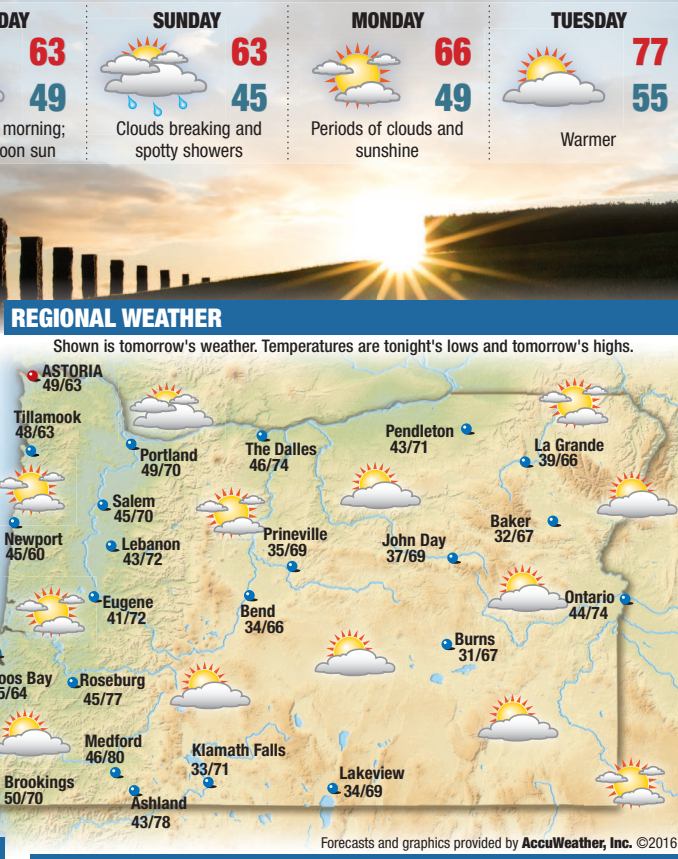

REGIONAL WEATHER

REGIONAL CITIES

City	Today	Hi	Lo	W	Hi	Lo	W
Baker City	61	32	pc	67	36	pc	
Bend	59	34	pc	66	39	pc	
Brookings	65	48	c	66	51	pc	
Eugene	64	41	c	72	46	pc	
Ilwaco	57	51	c	60	52	pc	
Klamath Falls	64	33	pc	71	39	pc	
Medford	73	46	pc	80	49	pc	
Newberg	61	46	c	68	49	pc	
Newport	57	45	sh	60	49	pc	
North Bend	62	47	c	63	51	pc	
Olympia	60	45	c	63	48	pc	
Pendleton	65	43	pc	71	47	pc	
Portland	64	49	sh	70	53	pc	
Roseburg	70	45	c	77	49	pc	
Salem	63	45	c	70	49	pc	
Seaside	58	51	sh	61	52	pc	
Spokane	62	41	pc	63	45	pc	
Springfield	64	42	c	72	46	pc	
Vancouver	61	48	sh	69	52	pc	
Yakima	70	43	pc	73	47	pc