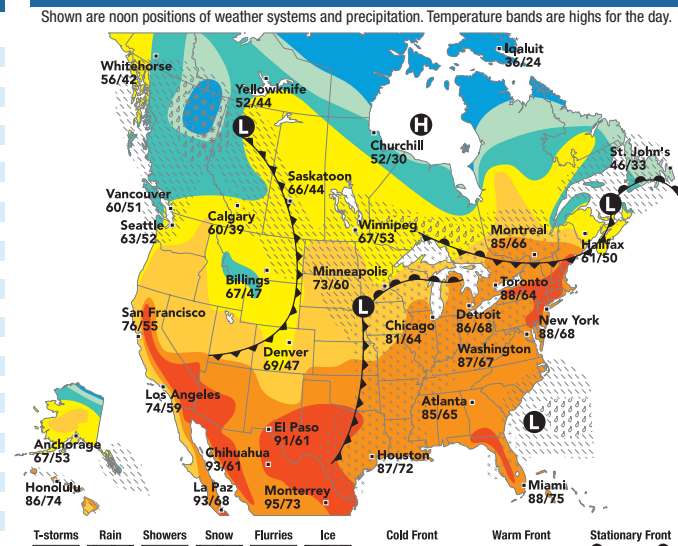

TOMORROW'S NATIONAL WEATHER

Offices close for Memorial Day

The Daily Astorian

In observance of Memorial Day on Monday, all federal, state, county and city offices and services, including Astoria, Warrenton, Gearhart, Seaside and Cannon Beach city halls, are closed. All U.S. post offices are closed and there is no mail delivery.

Astoria, Jewell, Knappa, Warrenton/Hammond, Seaside (including Cannon Beach and Gearhart schools) and Ocean Beach School District schools and Clatsop Community College are closed.

The Astoria Library, Seaside Library, Warrenton Library and all Timberland libraries in

Washington state, including Ilwaco, Ocean Park and Naselle, are closed.

The Port of Astoria offices and services are closed.

Garbage collection through Recology Western Oregon (covering Astoria, Seaside, Gearhart and Cannon Beach), city of Warrenton garbage collection, and Peninsula Sanitation (covering the Long Beach Peninsula) are not affected by the holiday. Recology Western Oregon and Peninsula Sanitation's transfer stations are open, but Recology's closes at 2 p.m.

The Sunset Pool in Seaside is open from noon to 5 p.m. The Astoria Aquatic Center is open

from 5 a.m. to 7 p.m.

The Clatsop County Heritage Museum, Oregon Film Museum and Flavel House are open from 10 a.m. to 5 p.m., and the Carriage House is open from 9:30 a.m. to 5 p.m. The Uppertown Firefighters' Museum is closed. Capt. Gray's Port of Play and Lil' Sprouts is closed. Fort Clatsop is open from 9 a.m. to 5 p.m. The Columbia River Maritime Museum is open from 9:30 a.m. to 5 p.m. The Seaside Museum is closed.

Sunset Empire Transportation ("The Bus") is running.

The Daily Astorian offices are closed, but the newspaper is printed and delivered as usual.

OBITUARY

Daniela Itzel Garcia Camacho

Warrenton

Jan. 21, 2004 — May 22, 2016

Daniela was a vibrant 12-year-old, full of life and laughter. Despite having a quiet demeanor, she brightened up and shined with those she loved. She was a miracle, having almost lost her life at age 5 from head trauma sustained in a car accident. Doctors said she would have lifelong brain damage, but she beat the odds and proved different.

Being the only girl at home, Daniela took over a motherly role to her brothers Josue and her twin Daniel in 2011, when they lost their mother, Veronica Camacho, to diabetes.

Daniela was born in Mexico City, Mexico, on Jan. 21, 2004, and moved to Astoria to live with her father and brothers Josue and Daniel when she was 9. She attended Astoria Middle School and maintained good grades and made many friends. She attended church faithfully at Calvary Assembly of God with her family and volunteered to help teach the younger children. She

loved to eat watermelon.

Daniela passed from this world in a tragic drowning accident Sunday evening, May 22 at Klipsan Beach, Washington. She is survived by her father, Sabino Garcia, 29, Lupita Lopez, 28, Angel Garcia, 23, Josue Garcia, 17, Brandon Garcia, 13, and Daniel Garcia, 12.